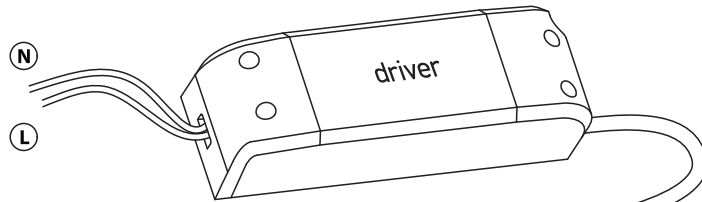

INSTALLATION MANUAL

10120UV

LED
BUILT IN

UGR19

CE EAC UK CA

RoHS
COMPLIANT

NOT
DIMMABLE

190mm

55mm

one
LIGHT

230V | SMD 2835 | 20W | IP44 | Adjustable CCT | Die cast
Complete with 500mA driver.

80
CRI

A

B

N
L

Adjustable CCT
6000K-4000K-3000K