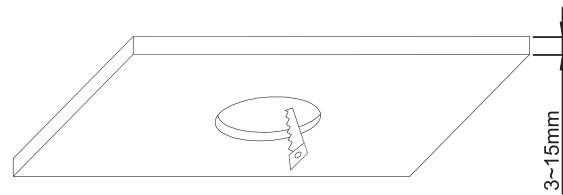

INSTALLATION MANUAL

10120K

ecodownlight

TRIAC
DIMMABLE

164mm

150mm

140mm

170mm

15cm

230V | 20W | IP53 | Die cast

Complete with dimmable LED driver

A

CUTOUT HOLE: 150mm

B

C

Warnings: