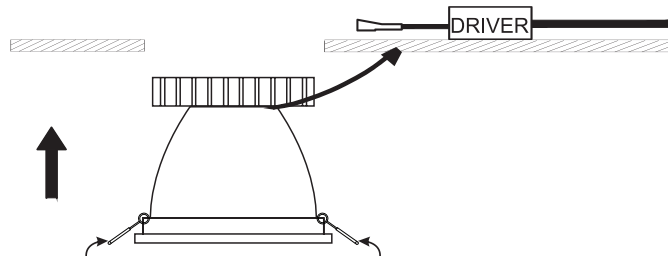

15cm

230V | 20W | IP53 | Die cast

Complete with dimmable LED driver

A

CUTOUT HOLE: 150mm

B

C

Warnings: