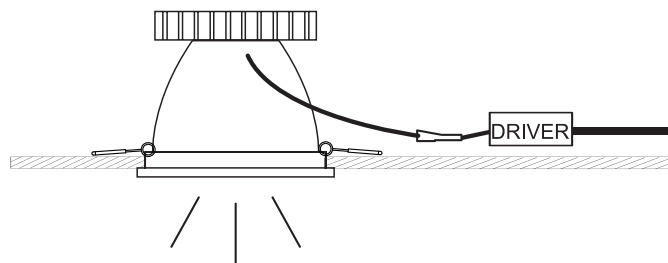

15cm

230V | 20W | IP53 | Die cast

Complete with dimmable LED driver

A

CUTOUT HOLE: 150mm

B

C

Warnings: