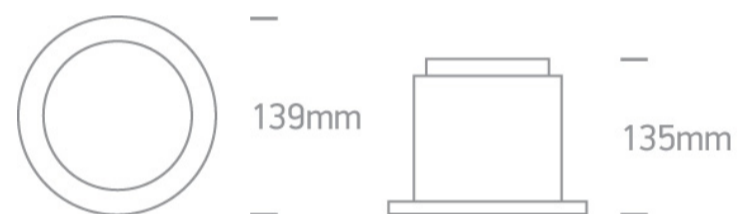

## Dimensions

## Physical Specification

Item Group	06 Downlights Fixed LED
Family	Dark Light Downlights Aluminium
Order Code	10115E/AL/W
Colour	Aluminium
Material	Natural Aluminium
Shape	Circular
Height	135mm
Diameter	139mm
Cutout Hole Diameter	125mm
Recessed Ceiling	Yes
Depth Required	150mm
Indoor	Yes
Adjustable	No