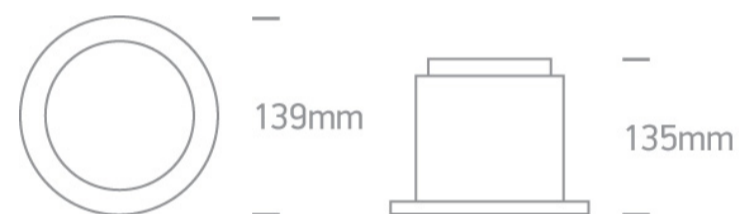

## Dimensions

## Physical Specification

Item Group	06 Downlights Fixed LED
Family	Dark Light Downlights Aluminium
Order Code	10115E/AL/C
Colour	Aluminium
Material	Natural Aluminium
Shape	Circular
Height	135mm
Diameter	139mm
Cutout Hole Diameter	125mm
Recessed Ceiling	Yes
Depth Required	150mm
Indoor	Yes
Adjustable	No