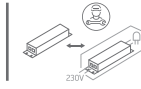

INSTALLATION MANUAL

10120FD

ecolight

DARK
LIGHT

175mm

230V | SMD 2835 | 20W | *IP54 | Die cast
Complete with 300mA driver.

80
CRI

166mm
70mm

54mm

one
LIGHT

A

CUTOUT HOLE: 166mm

B

C

*IP54 is the protection degree of the fitting under the ceiling. The fitting part hidden in the ceiling is IP20

Warnings: