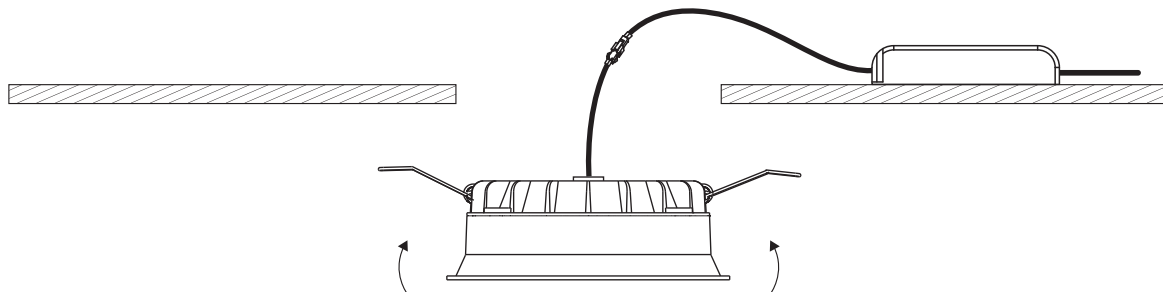

INSTALLATION MANUAL

10120FD

ecolight

DARK
LIGHT

175mm

230V | SMD 2835 | 20W | *IP54 | Die cast
Complete with 300mA driver.

80
CRI

166mm
70mm

54mm

one
LIGHT

A

CUTOUT HOLE: 166mm

B

C

*IP54 is the protection degree of the fitting under the ceiling. The fitting part hidden in the ceiling is IP20

Warnings: