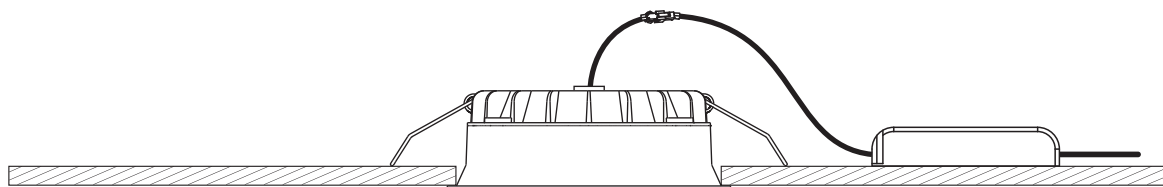

INSTALLATION MANUAL

10120FD

ecolight

DARK
LIGHT

175mm

230V | SMD 2835 | 20W | *IP54 | Die cast
Complete with 300mA driver.

80
CRI

166mm
70mm

54mm

one
LIGHT

A

CUTOUT HOLE: 166mm

B

C

*IP54 is the protection degree of the fitting under the ceiling. The fitting part hidden in the ceiling is IP20

Warnings: