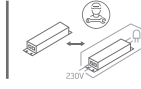

INSTALLATION MANUAL

10120FD

ecolight

DARK
LIGHT

175mm

54mm

230V | SMD 2835 | 20W | *IP54 | Die cast
Complete with 300mA driver.

80
CRI

A

CUTOUT HOLE: 166mm

B

C

*IP54 is the protection degree of the fitting under the ceiling. The fitting part hidden in the ceiling is IP20

Warnings:

1. Make sure that the product is installed properly before connecting to electricity.
2. Do not cover the fitting.
3. Maintenance and installation should only be carried out by a professional electrician.