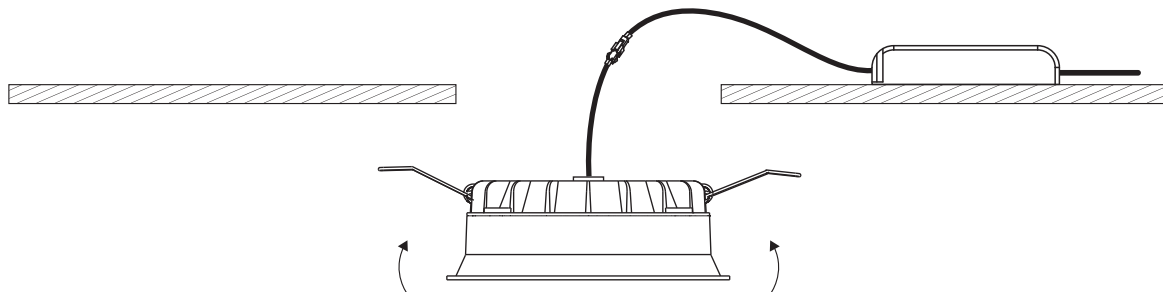

INSTALLATION MANUAL

10120FD

ecolight

DARK
LIGHT

175mm

54mm

230V | SMD 2835 | 20W | *IP54 | Die cast
Complete with 300mA driver.

80
CRI

A

CUTOUT HOLE: 166mm

B

C

*IP54 is the protection degree of the fitting under the ceiling. The fitting part hidden in the ceiling is IP20

Warnings:

1. Make sure that the product is installed properly before connecting to electricity.
2. Do not cover the fitting.
3. Maintenance and installation should only be carried out by a professional electrician.