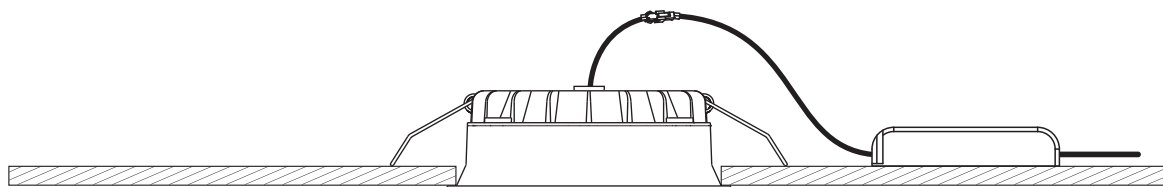

INSTALLATION MANUAL

10120FD

ecolight

DARK
LIGHT

175mm

54mm

230V | SMD 2835 | 20W | *IP54 | Die cast
Complete with 300mA driver.

80
CRI

A

CUTOUT HOLE: 166mm

B

C

*IP54 is the protection degree of the fitting under the ceiling. The fitting part hidden in the ceiling is IP20

Warnings:

1. Make sure that the product is installed properly before connecting to electricity.
2. Do not cover the fitting.
3. Maintenance and installation should only be carried out by a professional electrician.