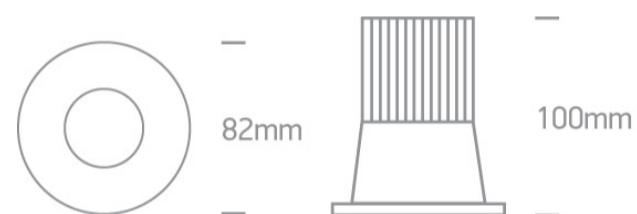

02 Recessed Spots Fixed LED>The 12W COB IP65

10112TP/W/EW

12W COB LED recessed spot, IP65, for general application.
Suitable for bathroom installation.

Requires 700mA constant current driver.

Complies with standard EN60598-1 and any other specific standards.

Downloads

Dimensions

Gallery

Must be ordered separately

89015A

89015AT

Physical Specification

Item Group	02 Recessed Spots Fixed LED
Family	The 12W COB IP65
Order Code	10112TP/W/EW
Colour	White
Material	Die Cast
Shape	Circular
Height	100mm
Diameter	82mm
Cutout Hole Diameter	75mm
Recessed Ceiling	Yes
Depth Required	110mm
Indoor	Yes
Adjustable	No

Cable Length

40cm

F Mark

Illumination Data

Colour Temperature

2700K

Lumen Output

1100lm