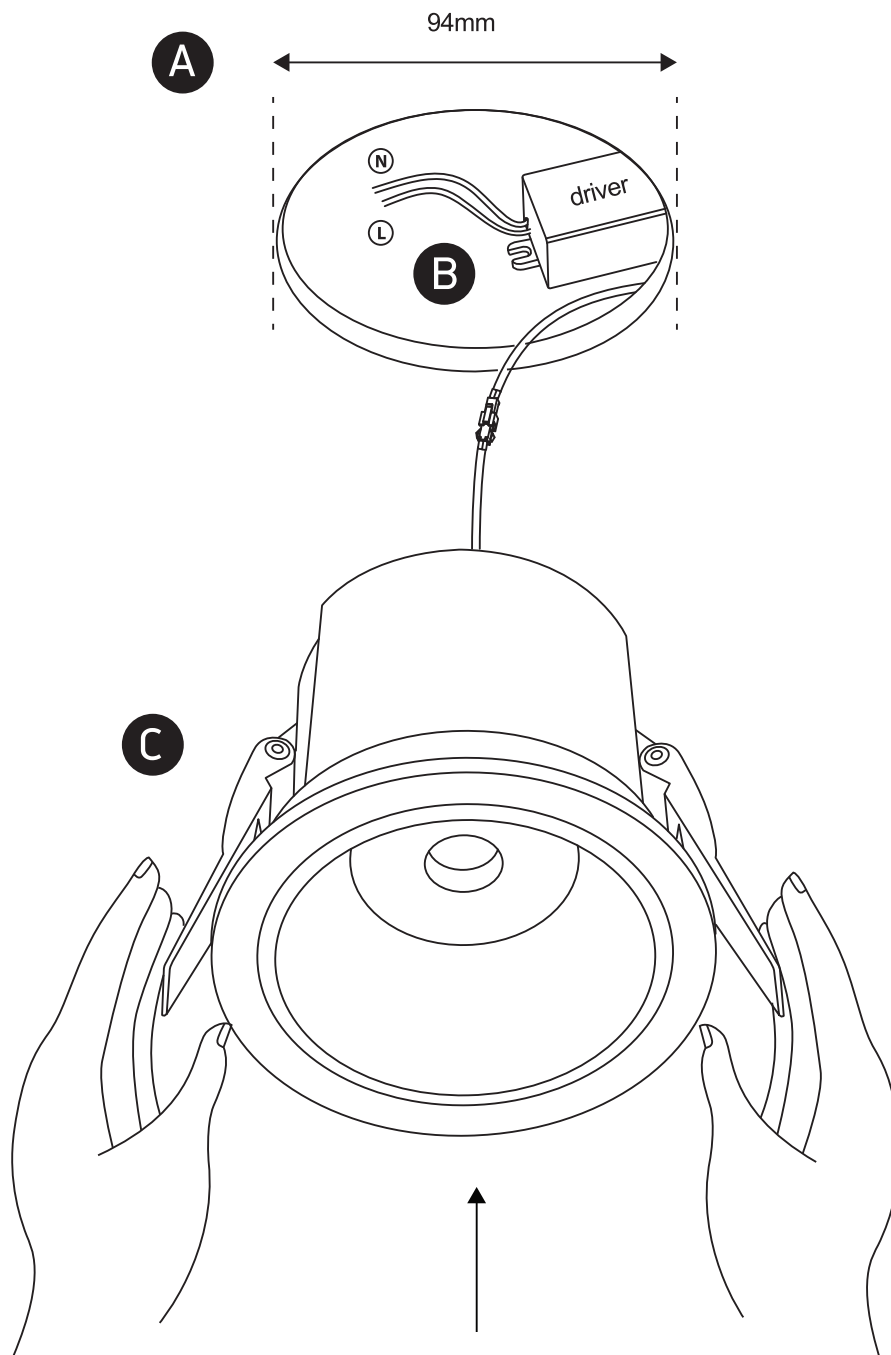

INSTALLATION MANUAL

10118DC

ecolight

DARK
LIGHT

90
CRI

500mA | COB LED | 18W | IP20 | Die cast
Requires 500mA driver.

104mm

84mm

94mm

100mm

40cm

one
LIGHT

Warnings:

1. Make sure that the product is installed properly before connecting to electricity.
2. Do not cover the fitting.
3. Maintenance and installation should only be carried out by a professional electrician.