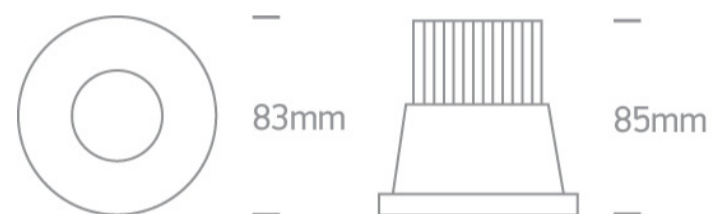

02 Recessed Spots Fixed LED>The 12W COB IP65 Range

10112P/W/C

12W COB LED recessed spot, IP65, for general application. Suitable for bathroom installation.

Requires 700mA constant current driver.

Complies with standard EN60598-1 and any other specific standards.

Downloads

Dimensions

Gallery

Must be ordered separately

89015A

89015AT

Physical Specification

Item Group	02 Recessed Spots Fixed LED
Family	The 12W COB IP65 Range
Order Code	10112P/W/C
Colour	White
Material	Die Cast
Shape	Circular
Height	85mm
Diameter	83mm
Cutout Hole Diameter	68mm
Recessed Ceiling	Yes
Depth Required	105mm
Indoor	Yes
Outdoor	Yes
Adjustable	No

Electrical Characteristics

Fitting

Input Type	Constant Current
Input Current	700mA
Safety Class	III
Power(Watts)	12W
IP Rating	IP65
Light Source	LED built in

LED Type	COB
LED Brand	Bridgelux
Cable Length	40cm
F Mark	

Illumination Data

Colour Temperature	4000K
Lumen Output	1100lm
Light Efficiency	91,67lm/W
CRI	80
Beam Angle	40°
Illumination Diagram	
Dark Light	Yes

Packing Info

Box Length	9cm
Box Width	9cm
Box Height	10cm
Box Weight	0,326kg
Pcs/Carton	50
Barcode	5291889045724
HS Code	9405409900