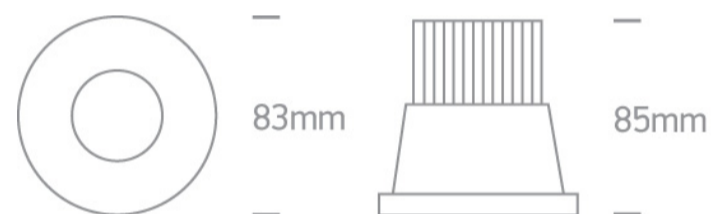

## 10112P/B/W

12W COB LED recessed spot, IP65, for general application. Suitable for bathroom installation.

Requires 700mA constant current driver.

Complies with standard EN60598-1 and any other specific standards.

### Dimensions