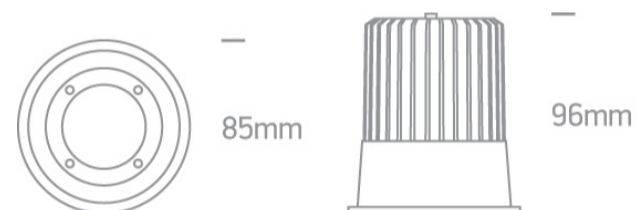

02 Recessed Spots Fixed LED>The COB Dark Light Range Interchangeable Reflector

10112L/W/W

12W Dark Light COB LED recessed spot with interchangeable reflector.

Reflector must be ordered separately.

Requires 700mA driver.

Complies with standard EN60598-1 and any other specific standards.

Downloads

Dimensions

Must be ordered separately

10112LR/B

10112LR/BS

10112LR/C

10112LR/CU

10112LR/G

10112LR/W

89015A

89015AT

Physical Specification

Item Group	02 Recessed Spots Fixed LED
Family	The COB Dark Light Range Interchangeable Reflector
Order Code	10112L/W/W
Colour	White
Material	Aluminium
Shape	Circular
Height	96mm
Diameter	85mm
Cutout Hole Diameter	75mm
Recessed Ceiling	Yes
Depth Required	100mm
Indoor	Yes
Adjustable	No

Illumination Data

Colour Temperature	3000K
Lumen Output	1100lm
Light Efficiency	91,67lm/W
CRI	80
Beam Angle	40°
Illumination Diagram	
Dark Light	Yes

Packing Info

Box Length	9cm
Box Width	9cm
Box Height	11cm
Box Weight	0,299kg
Pcs/Carton	50
Barcode	5291889048626
HS Code	9405409900