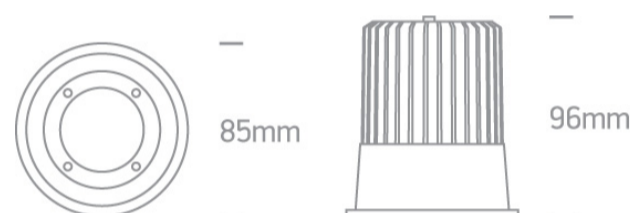

02 Recessed Spots Fixed LED>The COB Dark Light Range Interchangeable Reflector

10112L/B/W

12W Dark Light COB LED recessed spot with interchangeable reflector.

Reflector must be ordered separately.

Requires 700mA driver.

Complies with standard EN60598-1 and any other specific standards.

Downloads

Dimensions

Must be ordered separately

10112LR/B

10112LR/BS

10112LR/C

10112LR/CU

10112LR/G

10112LR/W

89015A

89015AT

Physical Specification

Item Group	02 Recessed Spots Fixed LED
Family	The COB Dark Light Range Interchangeable Reflector
Order Code	10112L/B/W
Colour	Black
Material	Aluminium
Shape	Circular
Height	96mm
Diameter	85mm
Cutout Hole Diameter	75mm
Recessed Ceiling	Yes
Depth Required	100mm
Indoor	Yes
Adjustable	No

Illumination Data

Colour Temperature	3000K
Lumen Output	1100lm
Light Efficiency	91,67lm/W
CRI	80
Beam Angle	40°
Illumination Diagram	
Dark Light	Yes

Packing Info

Box Length	9cm
Box Width	9cm
Box Height	11cm
Box Weight	0,299kg
Pcs/Carton	50
Barcode	5291889048633
HS Code	9405409900