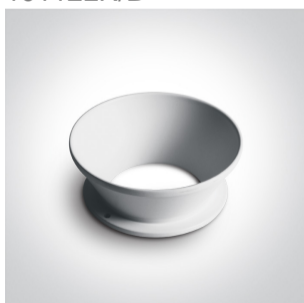

02 Recessed Spots Fixed LED>The COB Dark Light Range Interchangeable Reflector

10112L/B/W

12W Dark Light COB LED recessed spot with interchangeable reflector.

Reflector must be ordered separately.

Requires 700mA driver.

Complies with standard EN60598-1 and any other specific standards.

Downloads

Dimensions

Must be ordered separately

10112LR/B

10112LR/BS

10112LR/C

10112LR/CU

10112LR/G

10112LR/W

89015A

89015AT

Physical Specification

Item Group	02 Recessed Spots Fixed LED
Family	The COB Dark Light Range Interchangeable Reflector
Order Code	10112L/B/W
Colour	Black
Material	Aluminium
Shape	Circular
Height	96mm
Diameter	85mm
Cutout Hole Diameter	75mm
Recessed Ceiling	Yes
Depth Required	100mm
Indoor	Yes
Adjustable	No