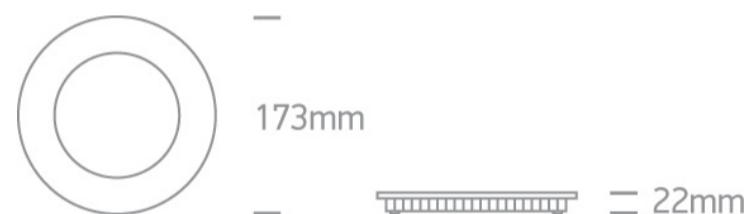

06 Downlights Fixed LED>The 3-12W Round Recessed Panels Die cast

10112FA/W/W

12W slim downlight LED, IP40, ideal for commercial applications such as offices, galleries and showrooms.

Supplied with 250mA non-dimmable LED driver.

Complies with standard EN60598-1 and any other specific standards.

Downloads

Dimensions

Gallery

Related items

89016UT

Physical Specification

Item Group

06 Downlights Fixed LED

Family

The 3-12W Round Recessed Panels Die cast

| | |
|----------------------|-------------|
| Order Code | 10112FA/W/W |
| Colour | White |
| Material | Die Cast |
| Diffuser Material | Acrylic |
| Shape | Circular |
| Height | 22mm |
| Diameter | 173mm |
| Cutout Hole Diameter | 155mm |
| Recessed Ceiling | Yes |
| Depth Required | 50mm |
| Indoor | Yes |
| Adjustable | No |