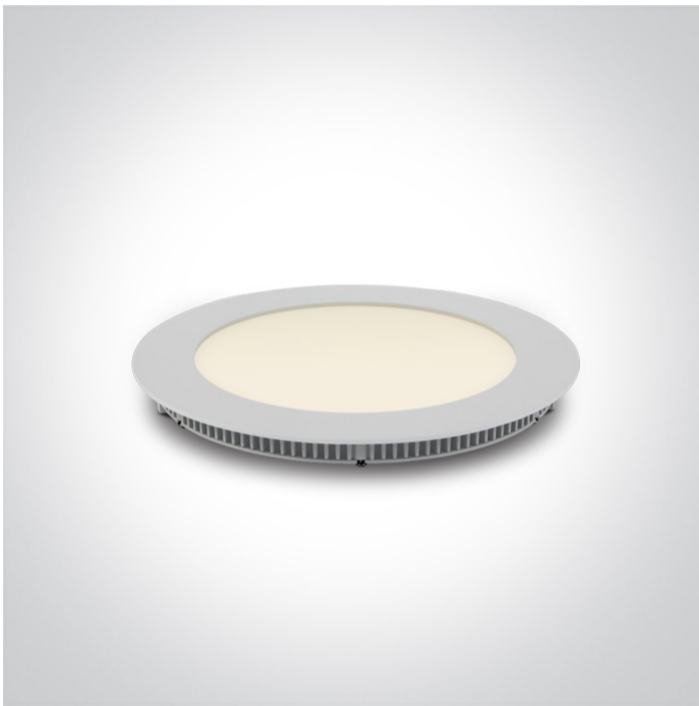

06 Downlights Fixed LED>The 3-12W Round Recessed Panels Die cast

10112FA/W/W

12W slim downlight LED, IP40, ideal for commercial applications such as offices, galleries and showrooms.

Supplied with 250mA non-dimmable LED driver.

06 Downlights Fixed LED

Family

The 3-12W Round Recessed Panels Die cast

| | |
|----------------------|-------------|
| Order Code | 10112FA/W/W |
| Colour | White |
| Material | Die Cast |
| Diffuser Material | Acrylic |
| Shape | Circular |
| Height | 22mm |
| Diameter | 173mm |
| Cutout Hole Diameter | 155mm |
| Recessed Ceiling | Yes |
| Depth Required | 50mm |
| Indoor | Yes |
| Adjustable | No |

| Fitting | |
|---------------|------------------|
| Input Type | Constant Current |
| Input Current | 320mA |
| Voltage | 42V |

| | |
|--------------|--------------|
| Safety Class | III |
| Power(Watts) | 10,5W |
| IP Rating | IP40 |
| Light Source | LED built in |
| LED Type | SMD 2835 |
| LED Brand | Epistar |
| LED Number | 60 |