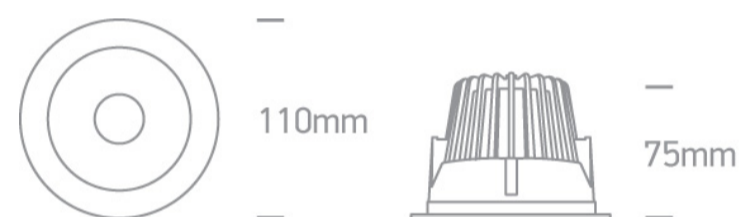

Downloads

Dimensions

Physical Specification

Item Group	06 Downlights Fixed LED
Family	Dark Light Pro Range Aluminium
Order Code	10112ED/W/BS/W
Colour	White-Brass
Material	Aluminium
Shape	Circular
Height	75mm
Diameter	110mm
Cutout Hole Diameter	92mm
Recessed Ceiling	Yes
Depth Required	95mm
Indoor	Yes

Illumination Data

Colour Temperature	3000K
Lumen Output	840lm
Light Efficiency	70lm/W
CRI	80
Beam Angle	60°
Illumination Diagram	
Dark Light	Yes

Packing Info

Box Length	13cm
Box Width	13cm
Box Height	9cm
Pcs/Carton	50
Barcode	5291889058663
HS Code	9405409900