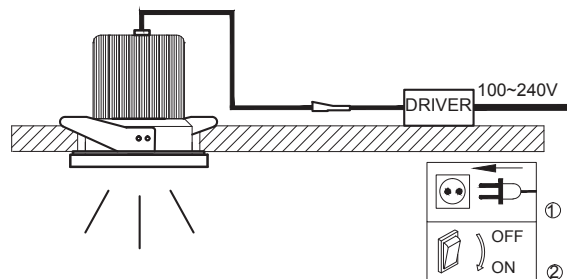

INSTALLATION MANUAL

10113P

ecoLED

100-240V | 15W | IP54 | Natural aluminium

Complete with LED driver

+ " RED
- " BLACK

A

B

C

Warnings:

1. Make sure that the product is installed properly before connecting to electricity.
2. Do not cover the fitting.
3. Maintenance and installation should only be carried out by a professional electrician.