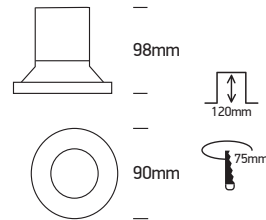

INSTALLATION MANUAL

10113P

ecoLED

100-240V | 15W | IP54 | Natural aluminium

Complete with LED driver

+ " RED
- " BLACK

A

B