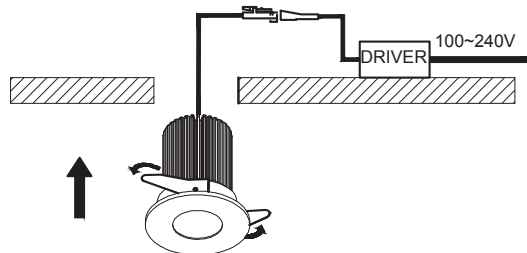

INSTALLATION MANUAL

10113P

ecoLED

100-240V | 15W | IP54 | Natural aluminium

Complete with LED driver

+ " RED
- " BLACK

A

B