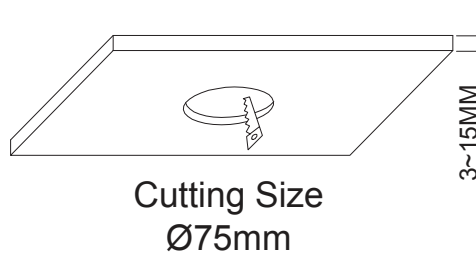

INSTALLATION MANUAL

10113P

ecoLED

100-240V | 15W | IP54 | Natural aluminium

Complete with LED driver

+ " RED
- " BLACK

A

B