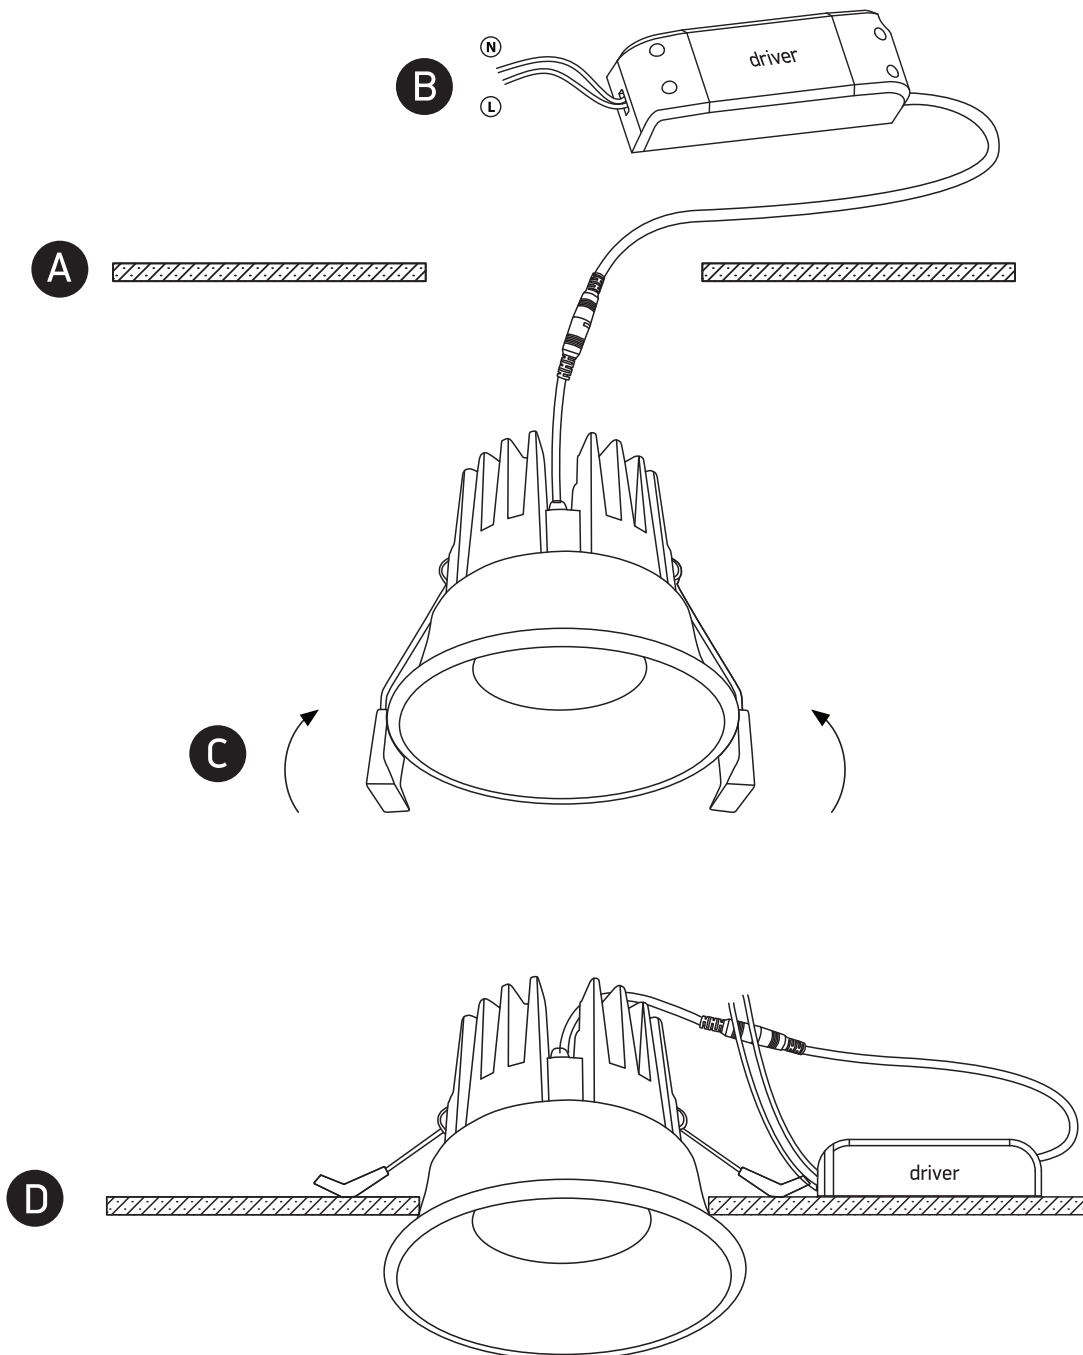

## 10112TD

**ecolight**

230V | COB LED | 12W | IP20 | Die cast  
Complete with 300mA driver.

**one**  
LIGHT

### Warnings:

1. Make sure that the product is installed properly before connecting to electricity.
2. Do not cover the fitting.
3. Maintenance and installation should only be carried out by a professional electrician.