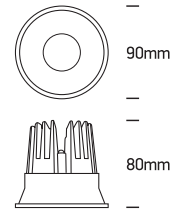

## 10112TD

**ecolight**

230V | COB LED | 12W | IP20 | Die cast  
Complete with 300mA driver.

**one**  
LIGHT