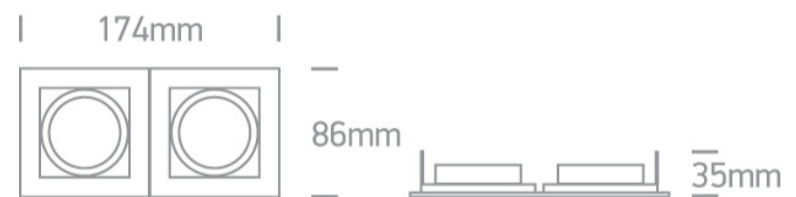

03 Recessed Spots Adjustable>The Natural Aluminium Square

51205B/AL

Natural Aluminium square Recessed adjustable MR16 spot with GU5.3 lampholder.

Complies with standard EN60598-1 and any other specific standards.

Downloads

Dimensions

Gallery

Physical Specification

Item Group	03 Recessed Spots Adjustable
Family	The Natural Aluminium Square
Order Code	51205B/AL
Colour	Aluminium
Material	Natural Aluminium
Shape	Rectangular
Length	174mm

Width	86mm
Height	35mm
Cutout Hole Width	77mm
Cutout Hole Length	167mm
Recessed Ceiling	Yes
Depth Required	70mm
Indoor	Yes
Adjustable	2 Directions

Electrical Characteristics

Fitting

Input Type	Constant Voltage
Input Voltage	12V AC/DC
Safety Class	
Power(Watts)	2x50W
IP Rating	IP20
Light Source	Replaceable lamp
Lamp Holder	GU5.3
Number of Lamps	2
Cable Length	40cm

Illumination Data

Illumination Diagram

Packing Info

Box Length	18,5cm
Box Width	9,5cm
Box Height	5cm
Box Weight	0.403kg

Pcs/Carton

25

Pobrano z mamadecor.pl

Barcode