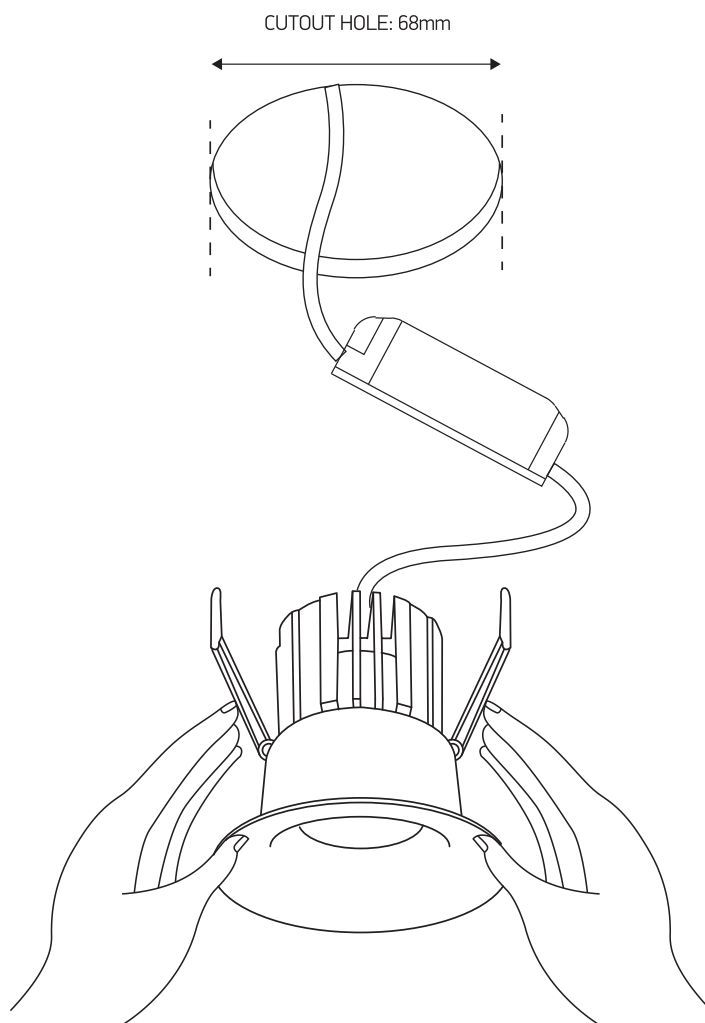

INSTALLATION MANUAL

10112R

700mA | COB LED | 12W | IP65 | Aluminium
Requires 700mA driver.

90 CRI

one
LIGHT

A INSTALLATION WITHOUT RING

B INSTALLATION WITH RING

Warnings: