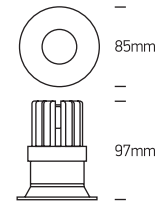

INSTALLATION MANUAL

10112R

700mA | COB LED | 12W | IP65 | Aluminium
Requires 700mA driver.

90 CRI

one
LIGHT

A INSTALLATION WITHOUT RING

B INSTALLATION WITH RING

Warnings: