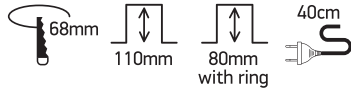

INSTALLATION MANUAL

10112R

700mA | COB LED | 12W | IP65 | Aluminium
Requires 700mA driver.

90 CRI

one
LIGHT

A INSTALLATION WITHOUT RING

B INSTALLATION WITH RING

Warnings: