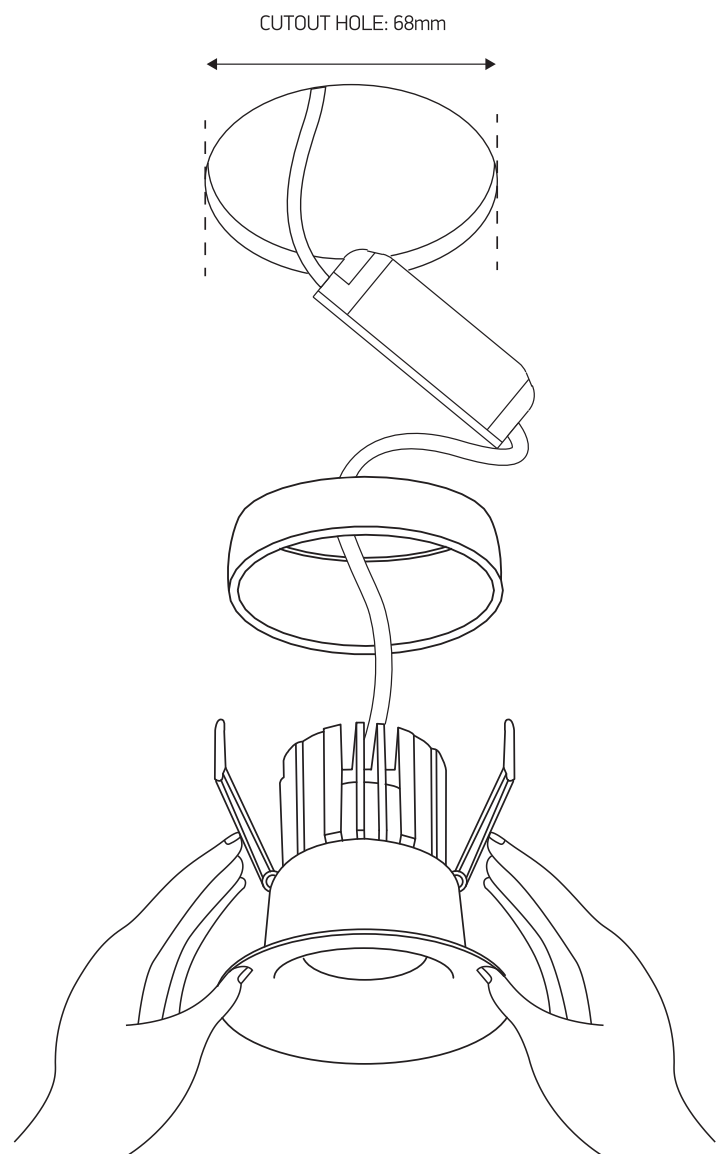

INSTALLATION MANUAL

10112R

700mA | COB LED | 12W | IP65 | Aluminium
Requires 700mA driver.

90 CRI

one
LIGHT

A INSTALLATION WITHOUT RING

B INSTALLATION WITH RING

Warnings: