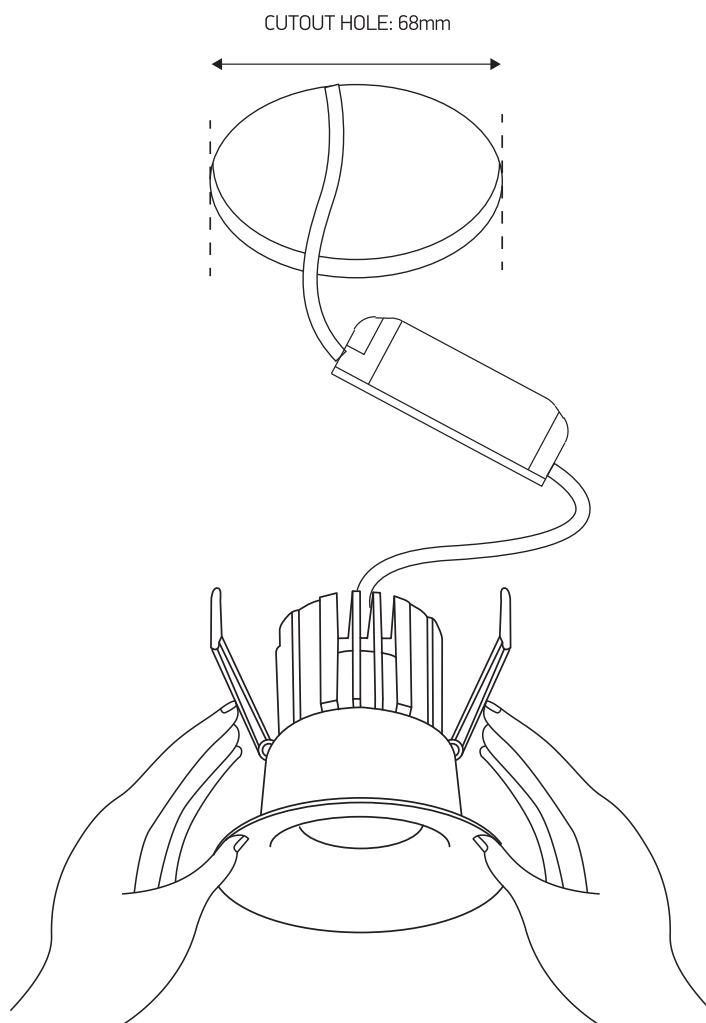

## 10112R

700mA | COB LED | 12W | IP65 | Aluminium  
Requires 700mA driver.

**one**  
LIGHT

### A INSTALLATION WITHOUT RING

### B INSTALLATION WITH RING