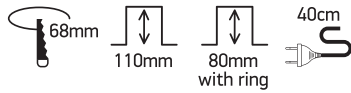

## 10112R

700mA | COB LED | 12W | IP65 | Aluminium  
Requires 700mA driver.

**one**  
LIGHT