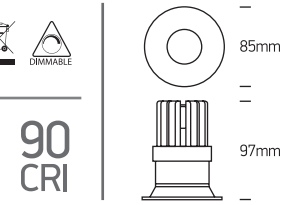

## 10112R

700mA | COB LED | 12W | IP65 | Aluminium  
Requires 700mA driver.

**one**  
LIGHT