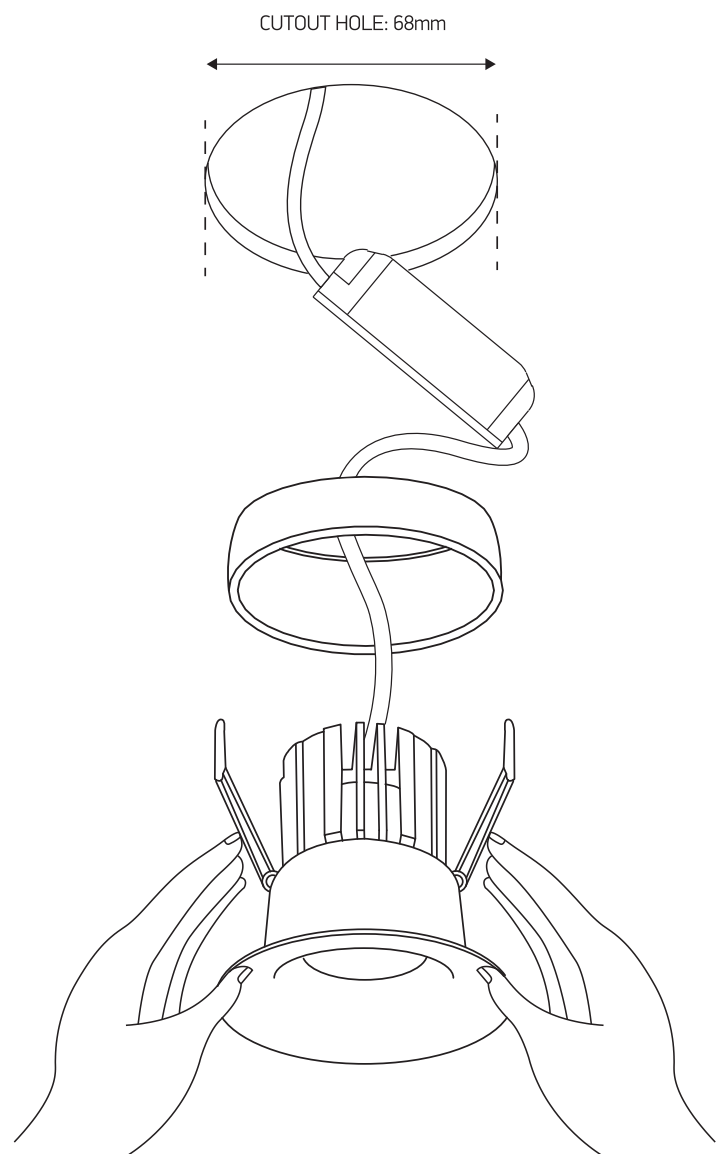

## 10112R

700mA | COB LED | 12W | IP65 | Aluminium  
Requires 700mA driver.

**one**  
LIGHT

### A INSTALLATION WITHOUT RING

### B INSTALLATION WITH RING