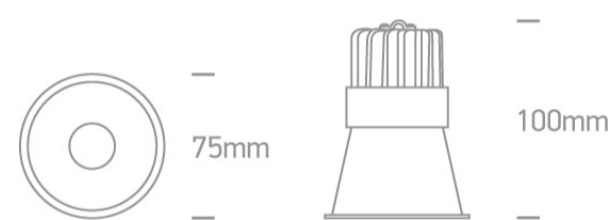

Dimensions