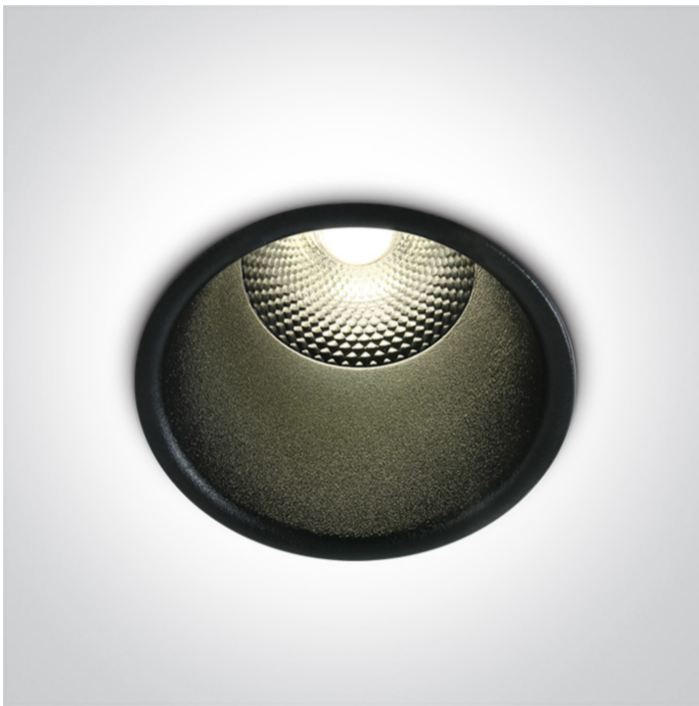

02 Recessed Spots Fixed LED&gt;The Dark Light Pro Range Aluminium

**10110FD/B/W**

10W COB LED recessed spot, IP20, for general lighting applications.

Supplied with non-dimmable LED driver.

Complies with standard EN60598-1 and any other specific standards.

## Physical Specification

Item Group

02 Recessed Spots Fixed LED

Family

The Dark Light Pro Range Aluminium

Order Code

10110FD/B/W

Colour

Black

Material

Aluminium

Shape

Circular

Height

100mm

Diameter	75mm
Cutout Hole Diameter	68mm
Recessed Ceiling	Yes
Depth Required	130mm
Indoor	Yes
Adjustable	No