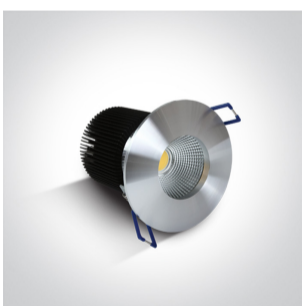

02 Recessed Spots Fixed LED>The 12W COB IP65 Range

10112P/AL/W

12W COB LED recessed spot, IP64, for general application.

Suitable for bathroom installation.

Requires 700mA constant current driver.

Complies with standard EN60598-1 and any other specific standards.

Downloads

Dimensions

Gallery

Must be ordered separately

89015A

89015AT

Physical Specification

Item Group	02 Recessed Spots Fixed LED
Family	The 12W COB IP65 Range
Order Code	10112P/AL/W
Colour	Aluminium
Material	Natural Aluminium
Shape	Circular
Height	85mm
Diameter	83mm
Cutout Hole Diameter	70mm
Recessed Ceiling	Yes
Depth Required	105mm
Indoor	Yes
Outdoor	Yes
Adjustable	No

Electrical Characteristics

Fitting

Input Type	Constant Current
Input Current	700mA
Safety Class	III
Power(Watts)	12W
IP Rating	IP64
Light Source	LED built in

LED Type	COB
LED Brand	Bridgelux
Cable Length	40cm
F Mark	