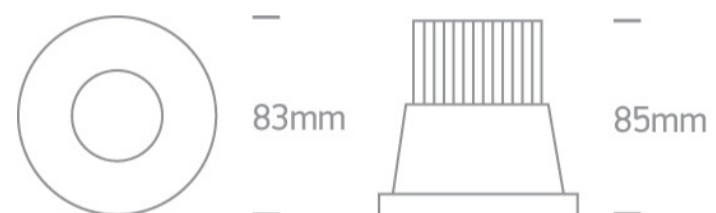

02 Recessed Spots Fixed LED>The 12W COB IP65 Range

10112P/AL/W

12W COB LED recessed spot, IP64, for general application.

Suitable for bathroom installation.

Requires 700mA constant current driver.

Complies with standard EN60598-1 and any other specific standards.

Downloads

Dimensions

Gallery

Must be ordered separately

89015A

89015AT

Physical Specification

Item Group	02 Recessed Spots Fixed LED
Family	The 12W COB IP65 Range
Order Code	10112P/AL/W
Colour	Aluminium
Material	Natural Aluminium
Shape	Circular
Height	85mm
Diameter	83mm
Cutout Hole Diameter	70mm
Recessed Ceiling	Yes
Depth Required	105mm
Indoor	Yes
Outdoor	Yes
Adjustable	No

Electrical Characteristics

Fitting

Input Type	Constant Current
Input Current	700mA
Safety Class	III
Power(Watts)	12W
IP Rating	IP64
Light Source	LED built in

LED Type	COB
LED Brand	Bridgelux
Cable Length	40cm
F Mark	

Illumination Data

Colour Temperature	3000K
Lumen Output	1100lm
Light Efficiency	91,67lm/W
CRI	80
Beam Angle	40°
Illumination Diagram	
Dark Light	Yes

Packing Info

Box Length	9cm
Box Width	9cm
Box Height	10cm
Box Weight	0,326kg
Pcs/Carton	50
Barcode	5291889038955
HS Code	9405409900