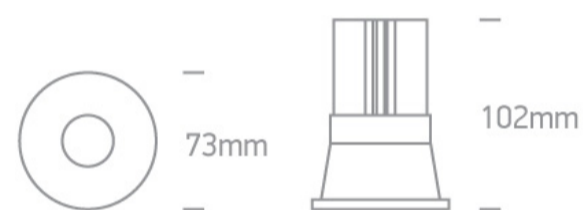

New 2022 Edition 2 > Recessed Spots Fixed LED

10112K/W/W

12W COB LED Dark light recessed spot.

Reflector must be ordered separately.

Requires 700mA driver.

Complies with standard EN60598-1 and any other specific standards.

Downloads

Dimensions

Must be ordered separately

050280/B

050280/BS

050280/W

89015A

Related items

89015AT

Physical Specification

Item Group

New 2022 Edition 2

Family	Recessed Spots Fixed LED	Pobrano z mamadecor.pl
Order Code	10112K/W/W	
Colour	White	
Material	Die Cast	
Shape	Circular	
Height	102mm	
Diameter	73mm	
Cutout Hole Diameter	67mm	
Recessed Ceiling	Yes	
Depth Required	120mm	
Indoor	Yes	
Adjustable	No	

Illumination Data

Colour Temperature	3000K
--------------------	-------

Lumen Output	1100lm
Light Efficiency	91,67lm/W
CRI	90
Beam Angle	38°
Illumination Diagram	
Dark Light	Yes

Packing Info

Pcs/Carton	50
Barcode	5291889072355
HS Code	9405409900