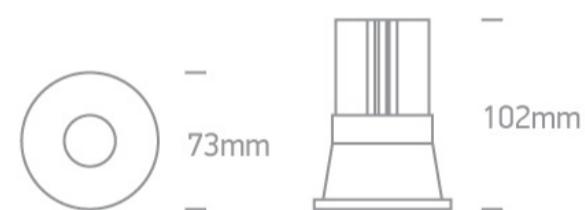

02 Recessed Spots Fixed LED>The COB Dark Light Range Interchangeable Reflector

10112K/W/C

12W COB LED Dark light recessed spot.

Reflector must be ordered separately.

Requires 700mA driver.

Complies with standard EN60598-1 and any other specific standards.

Downloads

Dimensions

Must be ordered separately

050280/B

050280/BS

050280/W

89015A

Related items

89015AT

Physical Specification

Item Group

02 Recessed Spots Fixed LED

Family	The COB Dark Light Range Interchangeable Reflector
Order Code	10112K/W/C
Colour	White
Material	Die Cast
Shape	Circular
Height	102mm
Diameter	73mm
Cutout Hole Diameter	67mm
Recessed Ceiling	Yes
Depth Required	120mm
Indoor	Yes
Adjustable	No

Illumination Data

Colour Temperature	4000K
--------------------	-------

Lumen Output	1100lm
Light Efficiency	91,67lm/W
CRI	90
Beam Angle	38°
Illumination Diagram	
Dark Light	Yes

Packing Info

Box Weight	0.286kg
Pcs/Carton	50
Barcode	5291889072393
HS Code	9405413990