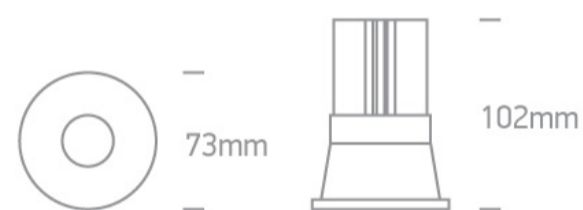

New 2022 Edition 2 > Recessed Spots Fixed LED

10112K/B/W

12W COB LED Dark light recessed spot.

Reflector must be ordered separately.

Requires 700mA driver.

Complies with standard EN60598-1 and any other specific standards.

Downloads

Dimensions

Must be ordered separately

050280/B

050280/BS

050280/W

89015A

Related items

89015AT

Physical Specification

Item Group

New 2022 Edition 2

Family	Recessed Spots Fixed LED	Pobrano z mamadecor.pl
Order Code	10112K/B/W	
Colour	Black	
Material	Die Cast	
Shape	Circular	
Height	102mm	
Diameter	73mm	
Cutout Hole Diameter	67mm	
Recessed Ceiling	Yes	
Depth Required	120mm	
Indoor	Yes	
Adjustable	No	

Illumination Data

Colour Temperature	3000K
--------------------	-------

Lumen Output	1100lm
Light Efficiency	91,67lm/W
CRI	90
Beam Angle	38°
Illumination Diagram	
Dark Light	Yes

Packing Info

Pcs/Carton	50
Barcode	5291889072089
HS Code	9405409900