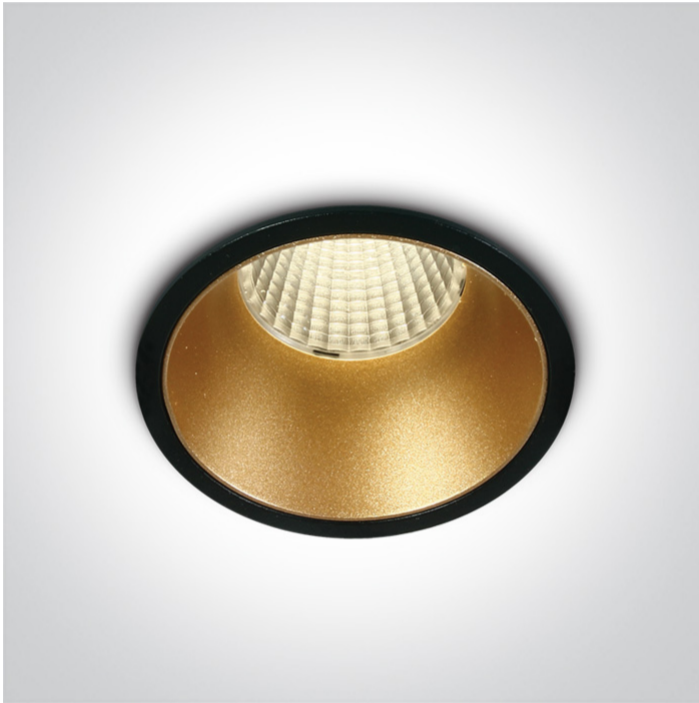

New 2022 Edition 2 > Recessed Spots Fixed LED

10112K/B/W

12W COB LED Dark light recessed spot.

Reflector must be ordered separately.

Requires 700mA driver.

Complies with standard EN60598-1 and any other specific standards.

Downloads

Dimensions

Must be ordered separately

050280/B

050280/BS

050280/W

89015A

Related items

89015AT

Physical Specification

Item Group

New 2022 Edition 2

Family	Recessed Spots Fixed LED	Pobrano z mamadecor.pl
Order Code	10112K/B/W	
Colour	Black	
Material	Die Cast	
Shape	Circular	
Height	102mm	
Diameter	73mm	
Cutout Hole Diameter	67mm	
Recessed Ceiling	Yes	
Depth Required	120mm	
Indoor	Yes	
Adjustable	No	