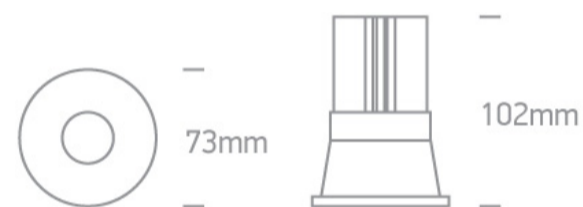

New 2022 Edition 2 > Recessed Spots Fixed LED

10112K/B/C

12W COB LED Dark light recessed spot.

Reflector must be ordered separately.

Requires 700mA driver.

Complies with standard EN60598-1 and any other specific standards.

Downloads

Dimensions

Must be ordered separately

050280/B

050280/BS

050280/W

89015A

Related items

89015AT

Physical Specification

Item Group

New 2022 Edition 2

Family	Recessed Spots Fixed LED	Pobrano z mamadecor.pl
Order Code	10112K/B/C	
Colour	Black	
Material	Die Cast	
Shape	Circular	
Height	102mm	
Diameter	73mm	
Cutout Hole Diameter	67mm	
Recessed Ceiling	Yes	
Depth Required	120mm	
Indoor	Yes	
Adjustable	No	

Illumination Data

Colour Temperature	4000K
--------------------	-------

Lumen Output	1100lm
Light Efficiency	91,67lm/W
CRI	90
Beam Angle	38°
Illumination Diagram	
Dark Light	Yes

Packing Info

Pcs/Carton	50
Barcode	5291889072409
HS Code	9405409900