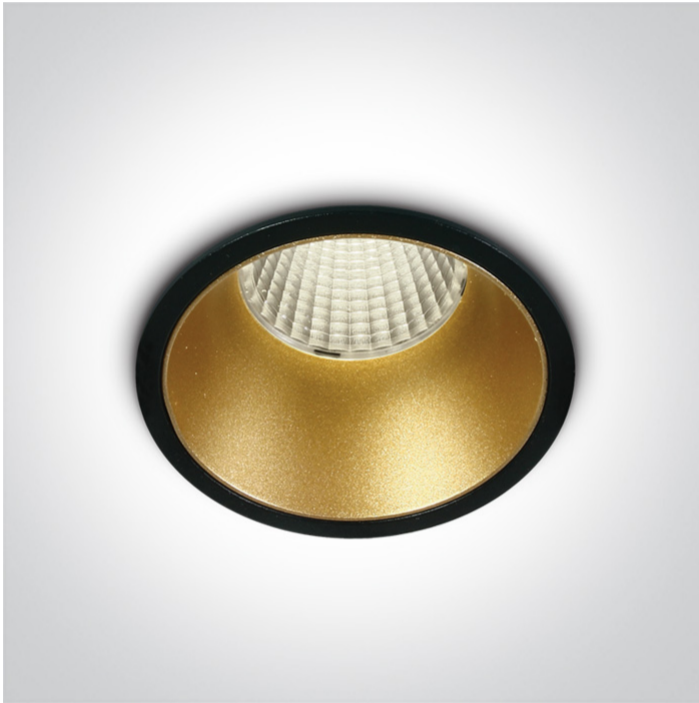

New 2022 Edition 2 > Recessed Spots Fixed LED

10112K/B/C

12W COB LED Dark light recessed spot.

Reflector must be ordered separately.

Requires 700mA driver.

Complies with standard EN60598-1 and any other specific standards.

Downloads

Dimensions

Must be ordered separately

050280/B

050280/BS

050280/W

89015A

Related items

89015AT

Physical Specification

Item Group

New 2022 Edition 2

Family	Recessed Spots Fixed LED	Pobrano z mamadecor.pl
Order Code	10112K/B/C	
Colour	Black	
Material	Die Cast	
Shape	Circular	
Height	102mm	
Diameter	73mm	
Cutout Hole Diameter	67mm	
Recessed Ceiling	Yes	
Depth Required	120mm	
Indoor	Yes	
Adjustable	No	

Electrical Characteristics

Fitting

Input Type	Constant Current
Input Current	700mA
Voltage	18V
Safety Class	
Power(Watts)	12W
IP Rating	IP20
Light Source	LED built in
LED Type	COB
LED Brand	Bridgelux
Cable Length	40cm
F Mark	