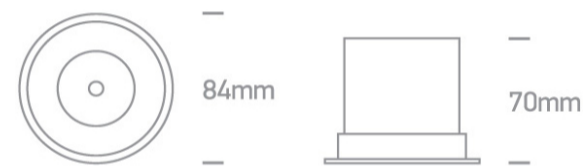

02 Recessed Spots Fixed LED>The COB LED Dark Light Range

10112DC/W/W

12W COB LED Dark light recessed spot with dark chrome reflector.

Requires 700mA driver.

Complies with standard EN60598-1 and any other specific standards.

Downloads

Dimensions

Must be ordered separately

89015A

Physical Specification

Item Group

02 Recessed Spots Fixed LED

Family

Circular

Height	70mm
Diameter	84mm
Cutout Hole Diameter	75mm
Recessed Ceiling	Yes
Depth Required	90mm
Indoor	Yes
Adjustable	No

Electrical Characteristics

Fitting

Input Type	Constant Current
Input Current	700mA
Voltage	18V
Safety Class	
Power(Watts)	12W
IP Rating	IP20
Light Source	LED built in
LED Type	COB
LED Brand	Bridgelux
Cable Length	40cm
F Mark	

Illumination Data

Colour Temperature	3000K
Lumen Output	1100lm
Light Efficiency	91,67lm/W
CRI	90
Beam Angle	36°
Illumination Diagram	

Packing Info

Pcs/Carton

50

Barcode

5291889064787

HS Code