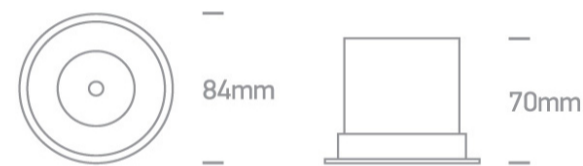

02 Recessed Spots Fixed LED>The COB LED Dark Light Range

10112DC/B/W

12W COB LED Dark light recessed spot with dark chrome reflector.

Requires 700mA driver.

Complies with standard EN60598-1 and any other specific standards.

Downloads

Dimensions

Must be ordered separately

89015A

Physical Specification

Item Group

02 Recessed Spots Fixed LED

Family

Circular

Height	70mm
Diameter	84mm
Cutout Hole Diameter	75mm
Recessed Ceiling	Yes
Depth Required	90mm
Indoor	Yes
Adjustable	No

Electrical Characteristics

Fitting

Input Type	Constant Current
Input Current	700mA
Voltage	18V
Safety Class	
Power(Watts)	12W
IP Rating	IP20
Light Source	LED built in
LED Type	COB
LED Brand	Bridgelux
Cable Length	40cm
F Mark	

Illumination Data

Colour Temperature	3000K
Lumen Output	1100lm
Light Efficiency	91,67lm/W
CRI	90
Beam Angle	36°
Illumination Diagram	

Packing Info

Pcs/Carton

50

Barcode

5291889064770

HS Code