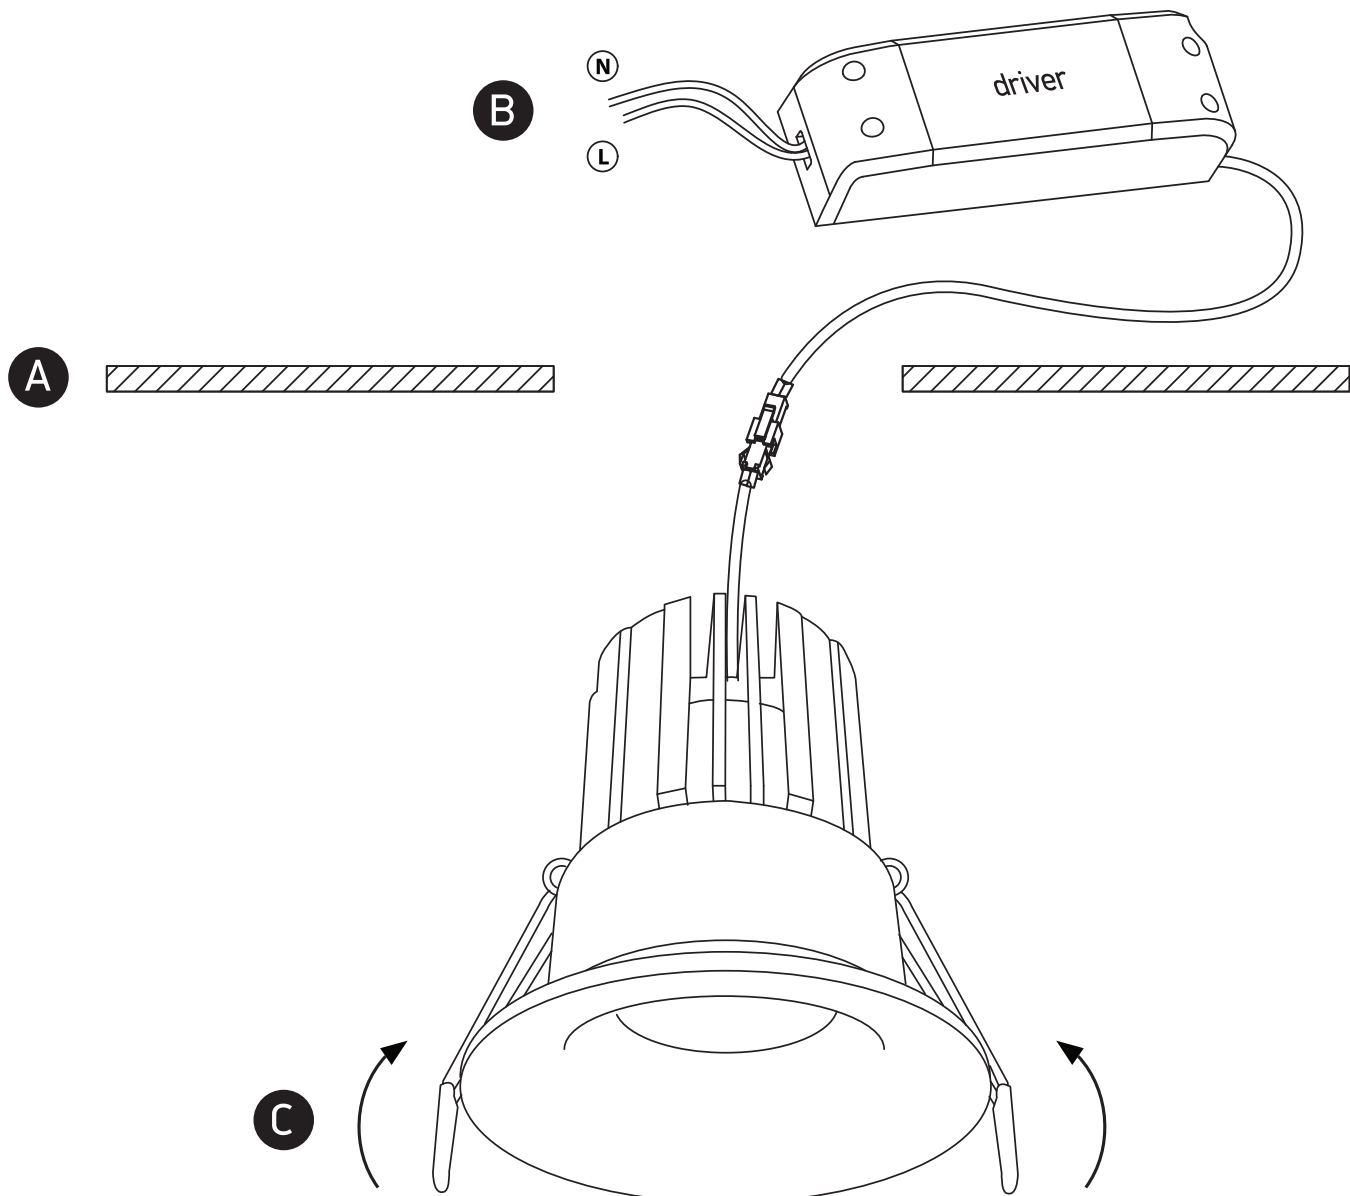

## 10112C

**ecolight**

**DARK LIGHT**

**90 CRI**

700mA | COB LED | 12W | IP65 | Die cast  
Requires 700mA driver.

86mm

95mm

75mm

120mm

40cm

**one**  
LIGHT