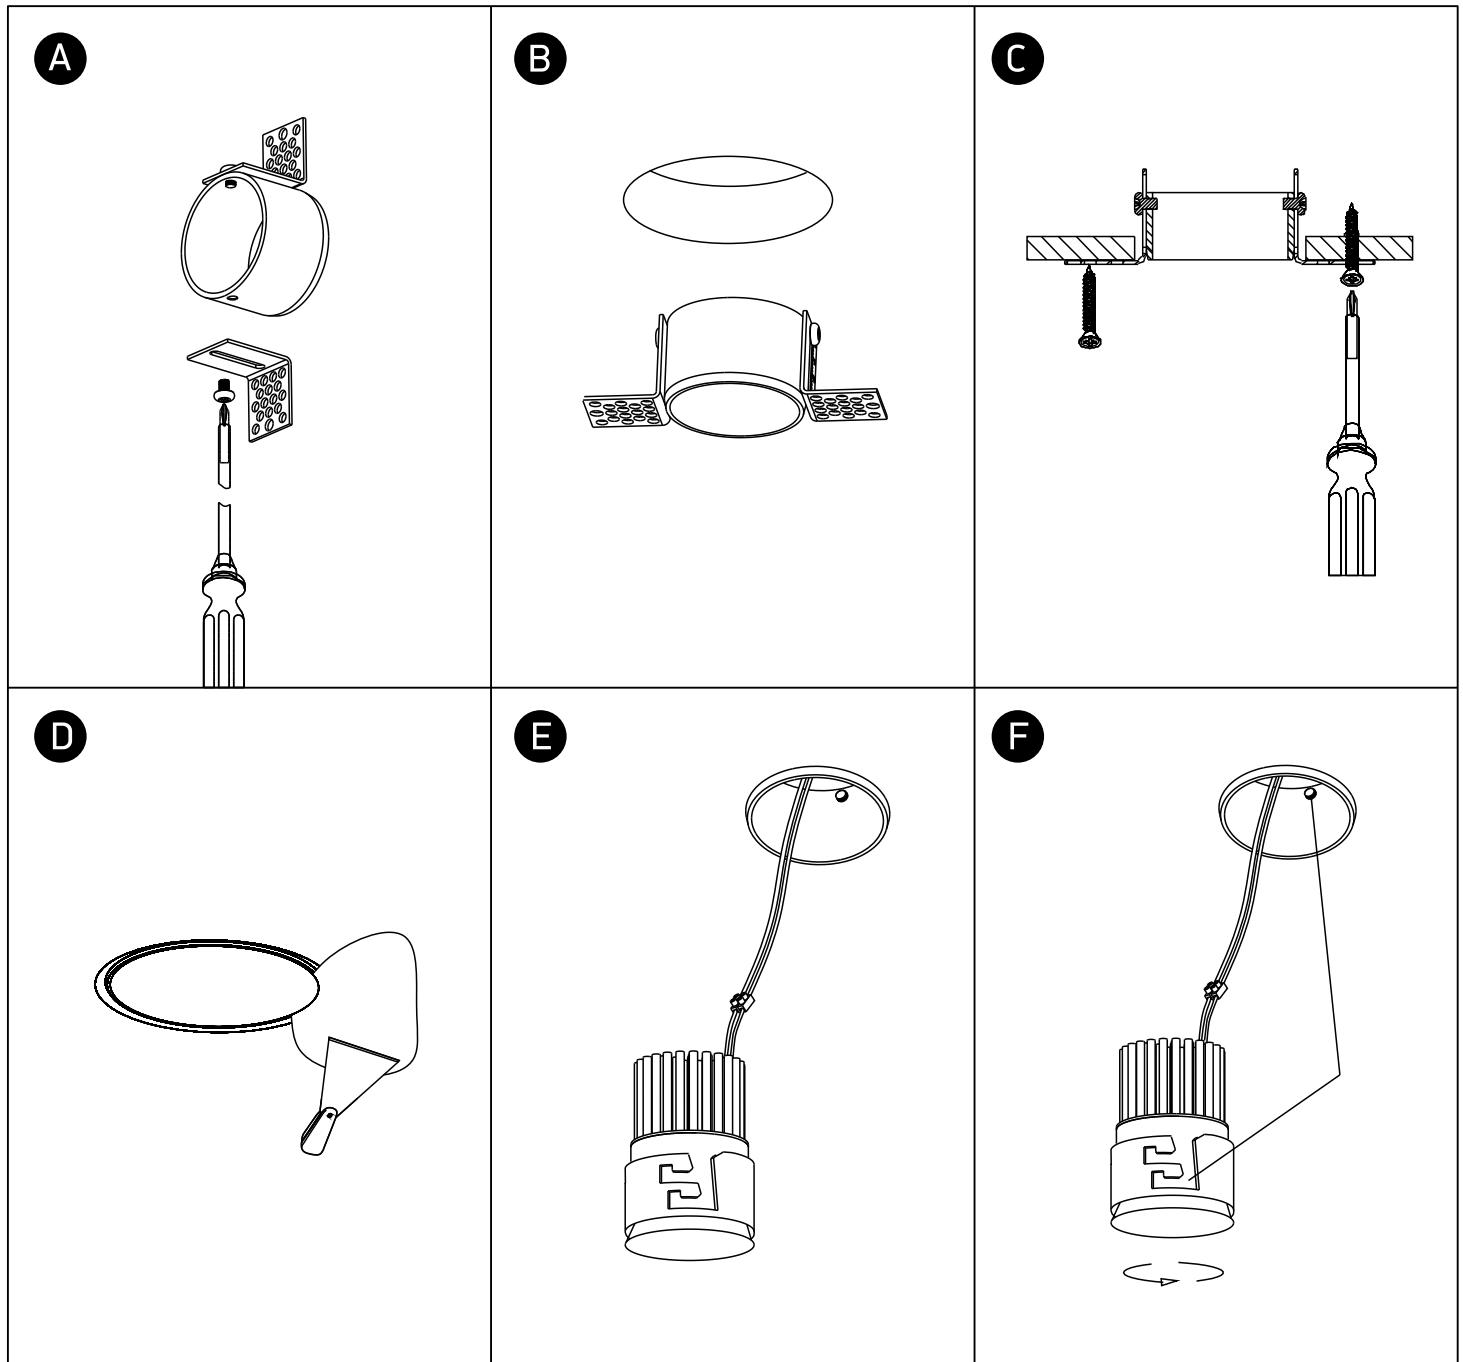

INSTALLATION MANUAL

10112BTR

ecolight

700mA | COB LED | 12W | IP20 | Trimless | Aluminium
Requires 700mA driver.

90
CRI

one
LIGHT

Warnings:

1. Make sure that the product is installed properly before connecting to electricity.
2. Do not cover the fitting.
3. Maintenance and installation should only be carried out by a professional electrician.