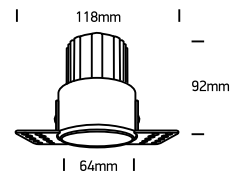

INSTALLATION MANUAL

10112BTR

ecolight

700mA | COB LED | 12W | IP20 | Trimless | Aluminium
Requires 700mA driver.

90
CRI

one
LIGHT

Warnings:

1. Make sure that the product is installed properly before connecting to electricity.
2. Do not cover the fitting.
3. Maintenance and installation should only be carried out by a professional electrician.