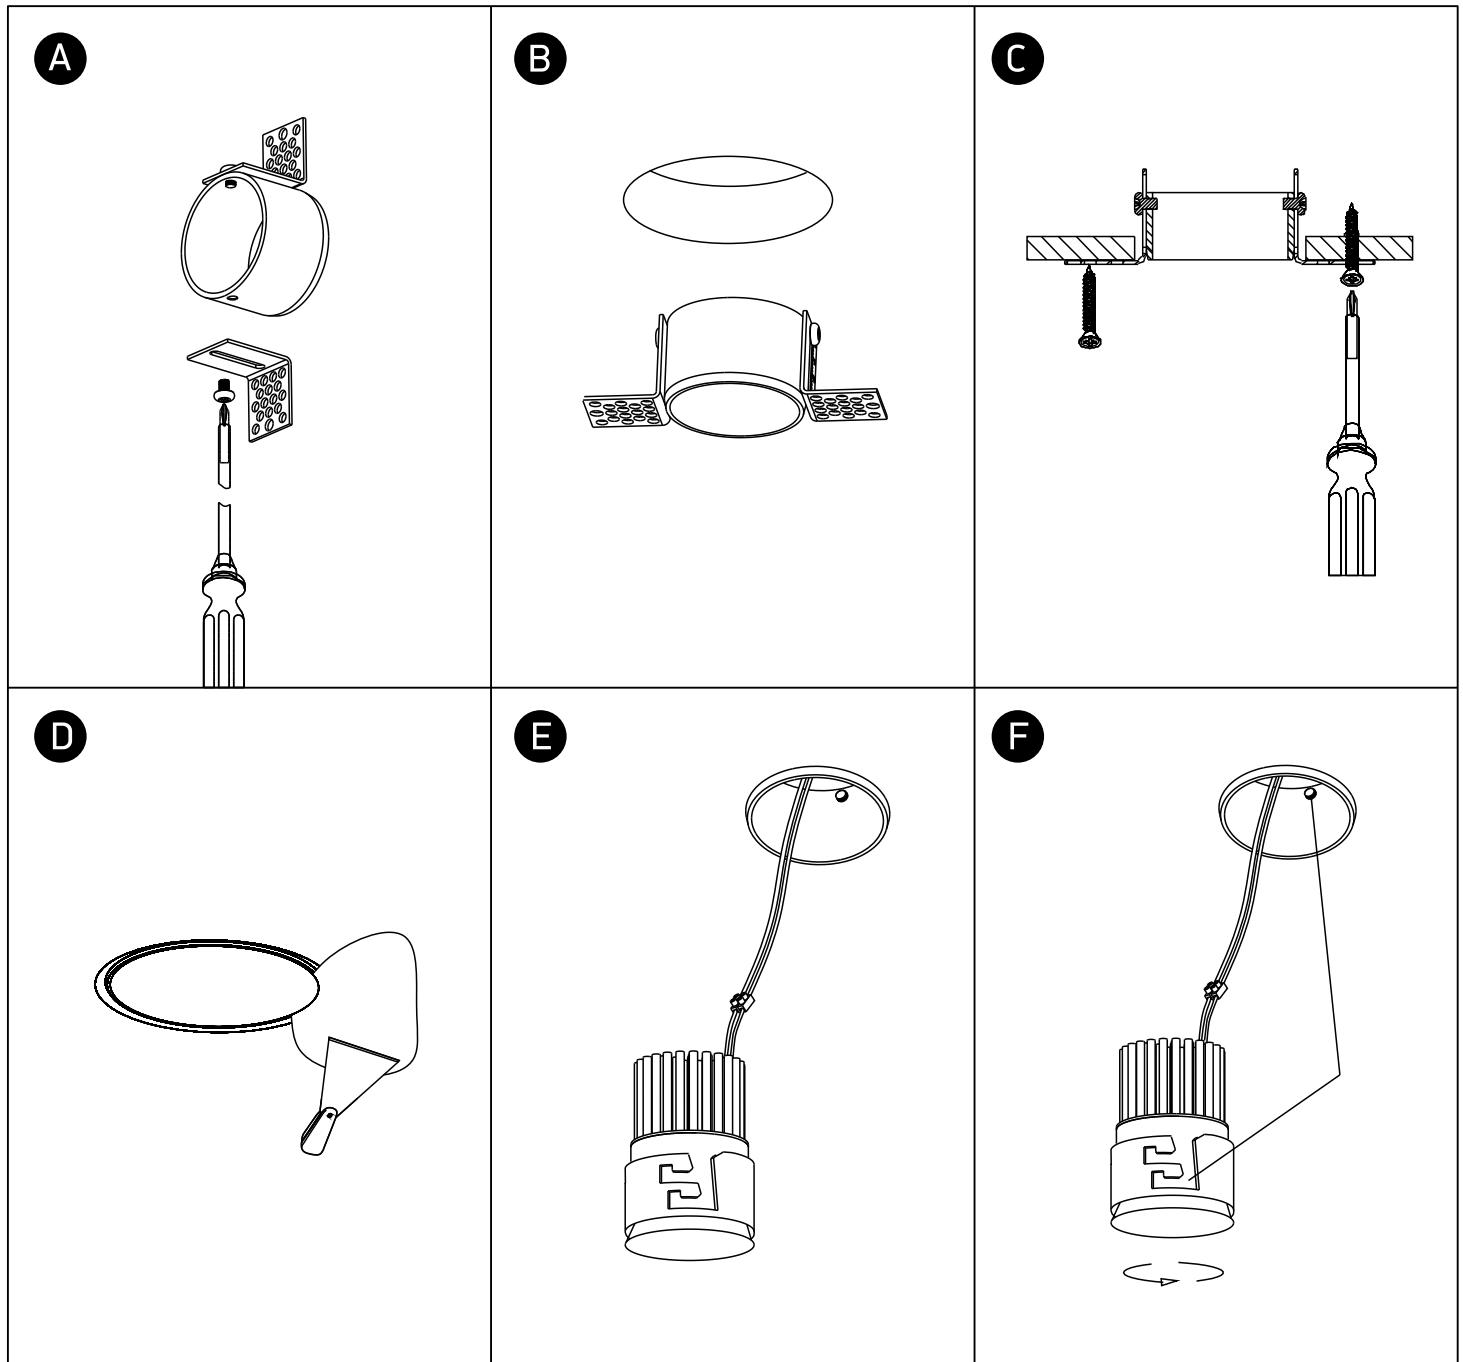

INSTALLATION MANUAL

10112BTR

ecolight

DARK LIGHT

700mA | COB LED | 12W | IP20 | Trimless | Aluminium
Requires 700mA driver.

90 CRI

one
LIGHT

Warnings:

1. Make sure that the product is installed properly before connecting to electricity.
2. Do not cover the fitting.
3. Maintenance and installation should only be carried out by a professional electrician.