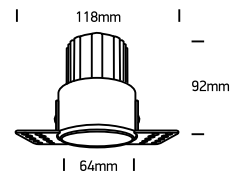

INSTALLATION MANUAL

10112BTR

ecolight

DARK LIGHT

700mA | COB LED | 12W | IP20 | Trimless | Aluminium
Requires 700mA driver.

90 CRI

one
LIGHT

Warnings: