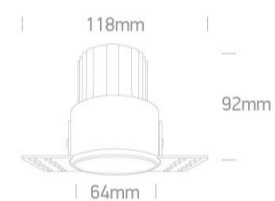

02 Recessed Spots Fixed LED>The Trimless Mini Range Aluminium

10112BTR/B/W

9W/12W COB LED 2-Step trimless Recessed spot, IP20, for general application. Requires 500mA/700mA constant current driver.

Complies with standard EN60598-1 and any other specific standards.

Downloads

Dimensions

Gallery

Must be ordered separately

89015A

89015AT

Physical Specification

Item Group	02 Recessed Spots Fixed LED
Family	The Trimless Mini Range Aluminium
Order Code	10112BTR/B/W
Colour	Black
Material	Aluminium
Shape	Circular
Height	92mm
Diameter	64mm
Cutout Hole Diameter	70mm
Recessed trimless ceiling	Yes
Depth Required	110mm
Indoor	Yes
Adjustable	No

Cable Length

40cm

F Mark

Illumination Data

Colour Temperature

3000K

Lumen Output

1100lm

Light Efficiency

91,67lm/W

CRI

90

Beam Angle

40°

Illumination Diagram

Dark Light