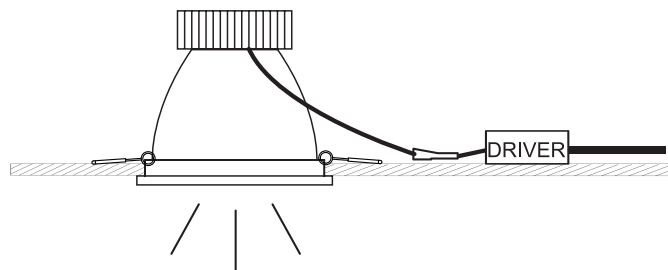

## 10110K

ecodownlight

137mm

125mm

150mm

15cm

230V | 10W | IP53 | Die cast

Complete with dimmable LED driver

**A**

CUTOUT HOLE: 122mm

**B**

**C**