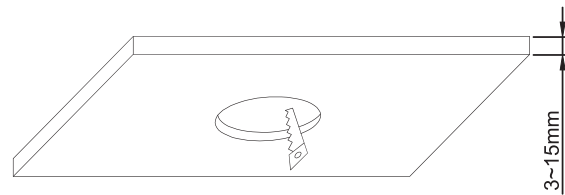

## 10110K

ecodownlight

137mm

125mm

150mm

15cm

230V | 10W | IP53 | Die cast

Complete with dimmable LED driver

**A**

CUTOUT HOLE: 122mm

**B**

**C**