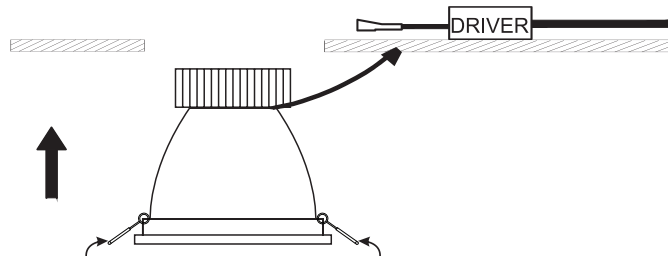

## 10110K

ecodownlight

137mm

125mm

150mm

15cm

230V | 10W | IP53 | Die cast

Complete with dimmable LED driver

**A**

CUTOUT HOLE: 122mm

**B**

**C**