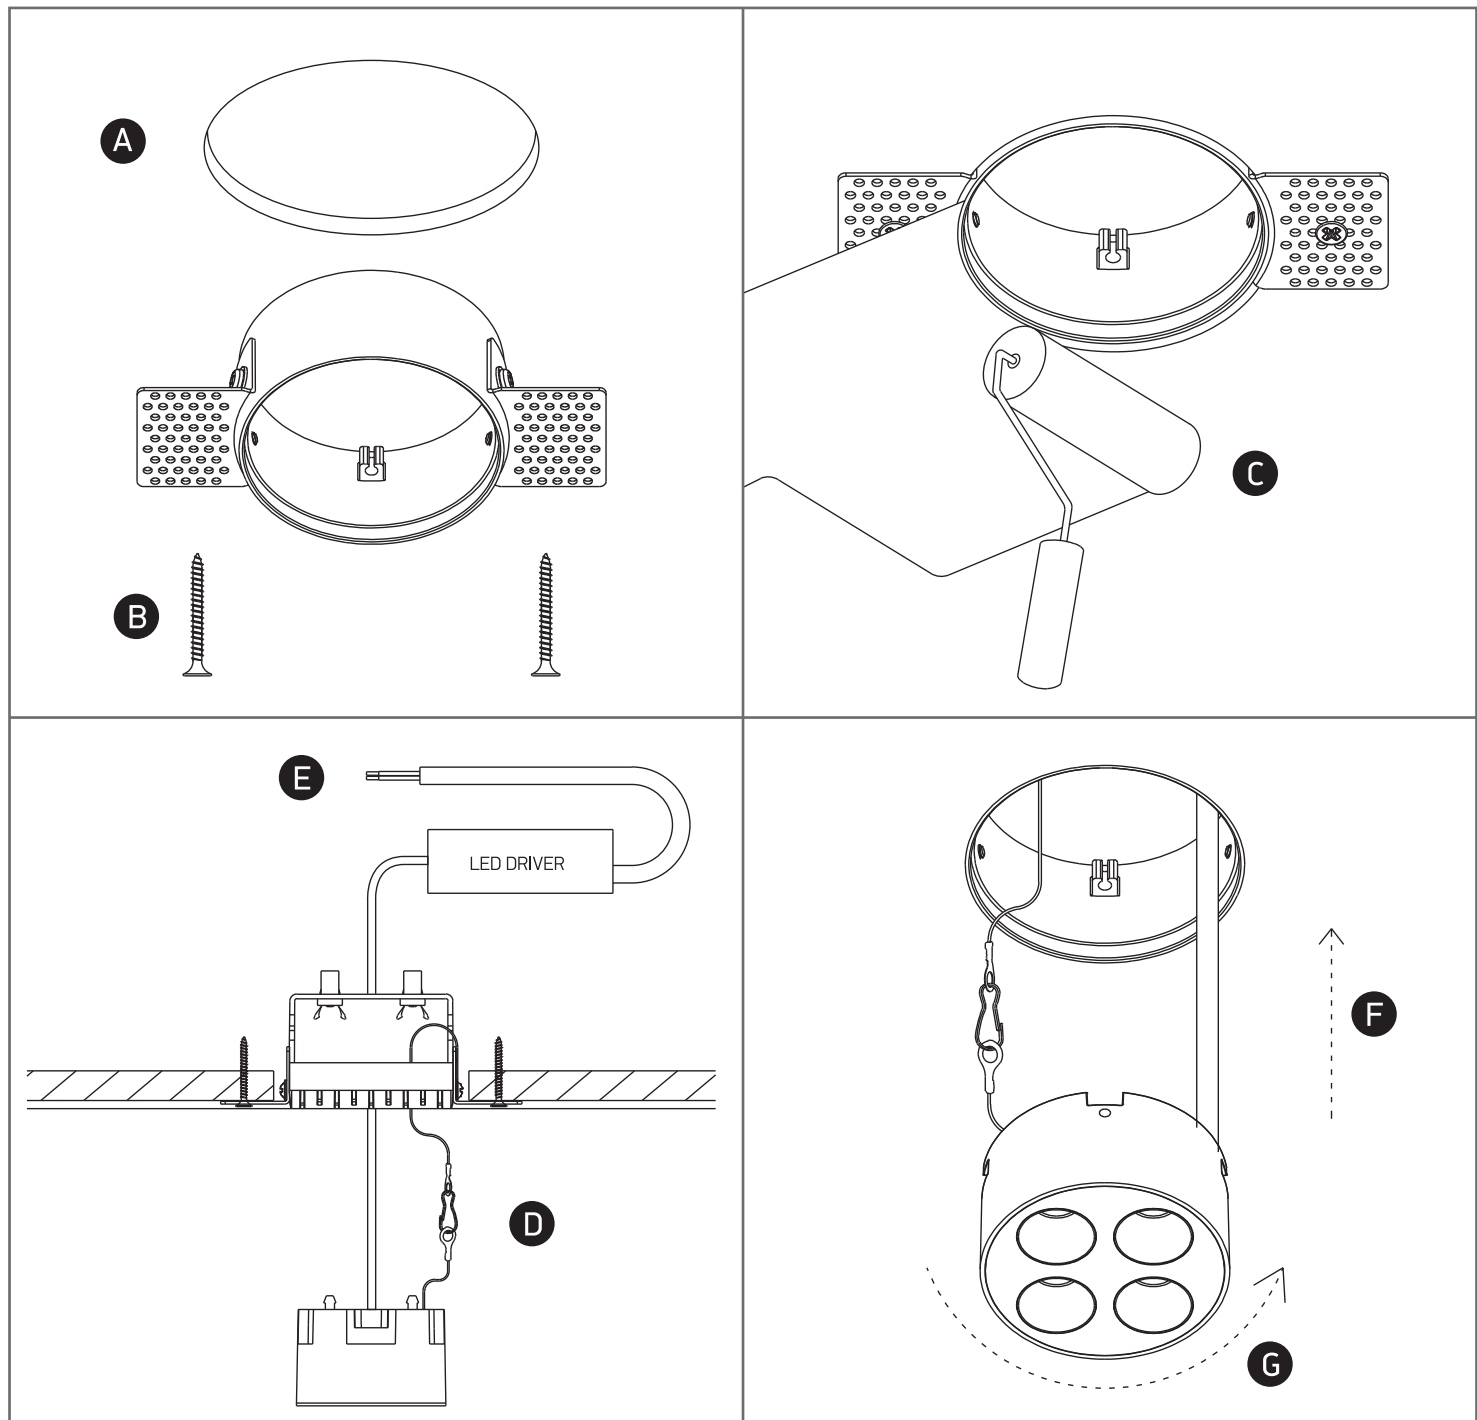

INSTALLATION MANUAL

10110HTR

LED
BUILT IN

DARK LIGHT

90 CRI

CE EAC UK CA

RoHS COMPLIANT

NOT DIMMABLE

137mm

77mm

38mm

one
LIGHT

230V | SMD 3535 | 10W | IP20 | Trimless | Aluminium
Complete with 700mA driver.

Warnings:

1. Make sure that the product is installed properly before connecting to electricity.
2. Do not cover the fitting.
3. Maintenance and installation should only be carried out by a professional electrician.