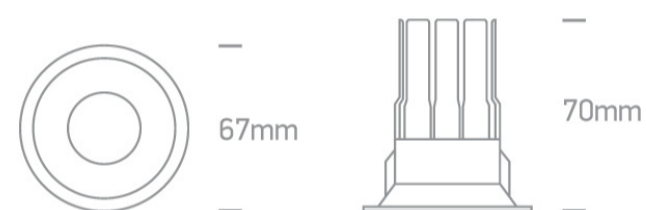

02 Recessed Spots Fixed LED>The 7W COB IP65 Range

10107WP/B/W

7W COB LED recessed spot suitable for indoor and outdoor installation, IP65.

Requires 700mA driver.

Complies with standard EN60598-1 and any other specific standards.

Downloads

Dimensions

Must be ordered separately

89015A

Related items

89015AT

Physical Specification

Item Group

02 Recessed Spots Fixed LED

Family	The 7W COB IP65 Range	Pobrano z mamadecor.pl
Order Code	10107WP/B/W	
Colour	Black	
Material	Die Cast	
Shape	Circular	
Height	70mm	
Diameter	67mm	
Cutout Hole Diameter	56mm	
Recessed Ceiling	Yes	
Depth Required	100mm	
Indoor	Yes	
Adjustable	No	

Illumination Data

Colour Temperature	3000K
Lumen Output	550lm

Light Efficiency	78,57lm/W
CRI	90
Beam Angle	38°
Illumination Diagram	
Dark Light	Yes

Packing Info

Box Length	7,5cm
Box Width	7,5cm
Box Height	9,5cm
Box Weight	0,163kg
Pcs/Carton	50
Barcode	5291889053422
HS Code	9405409900