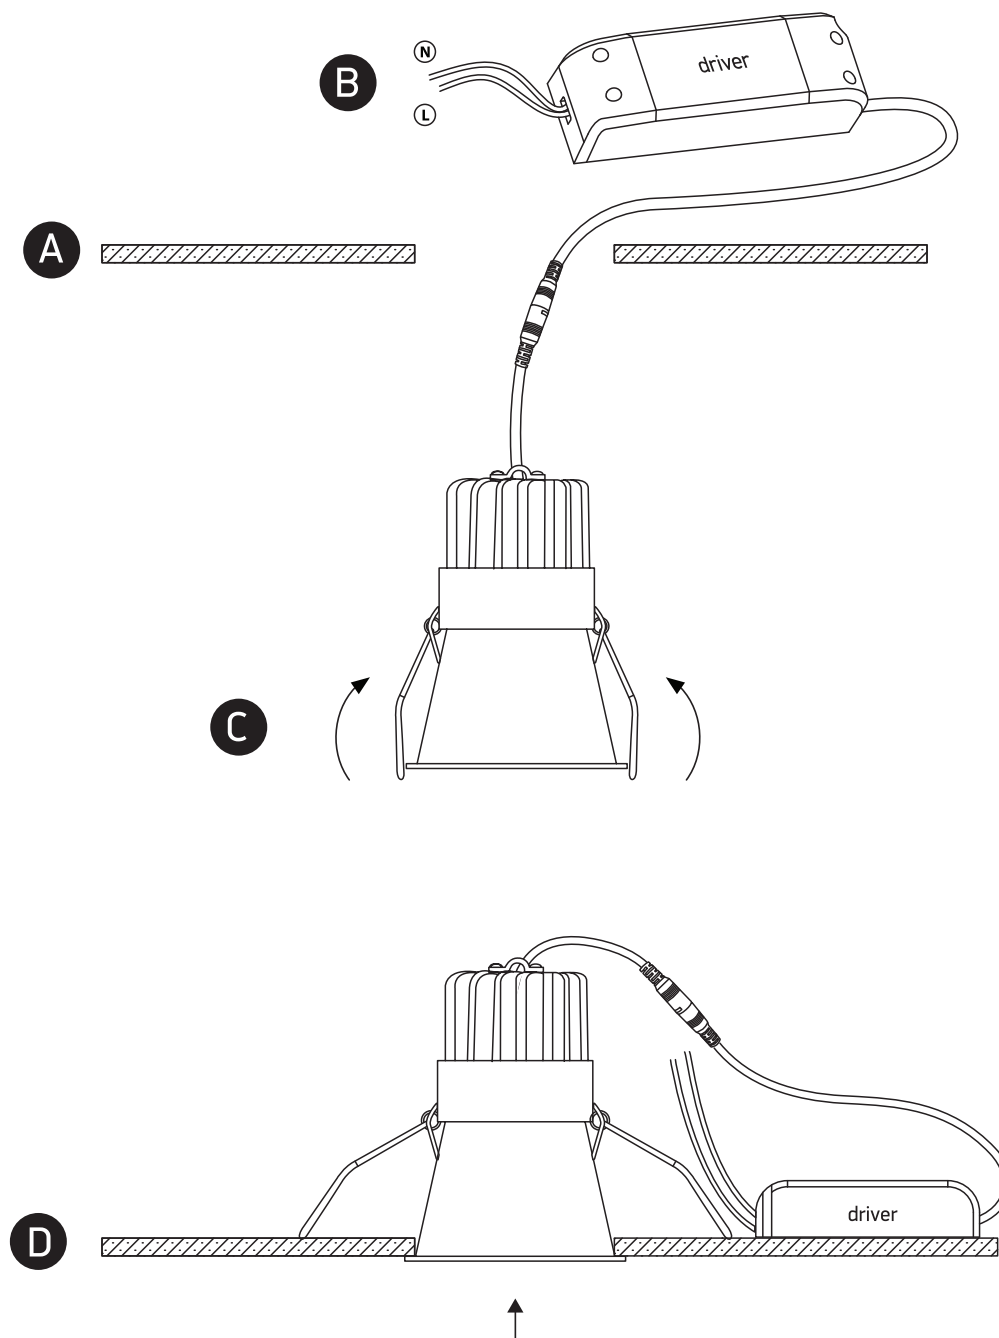

## 10110FD

**eco**downlight

230V | COB LED | 10W | IP20 | Aluminium  
Complete with 300mA driver.

80  
CRI

### Warnings:

1. Make sure that the product is installed properly before connecting to electricity.
2. Do not cover the fitting.
3. Maintenance and installation should only be carried out by a professional electrician.