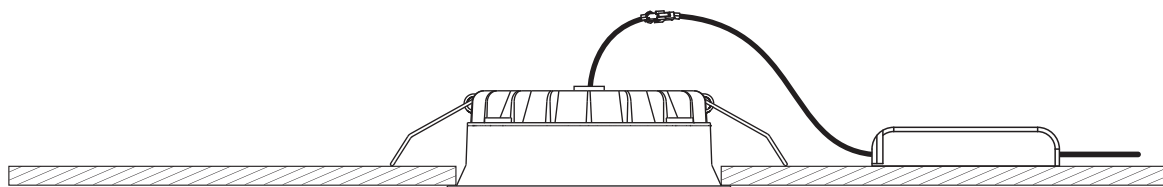

INSTALLATION MANUAL

10109FD

ecolight

DARK
LIGHT

120mm

50mm

230V | SMD 2835 | 9W | *IP54 | Die cast
Complete with 300mA driver.

80
CRI

111mm
70mm

A

CUTOUT HOLE: 111mm

B

C

*IP54 is the protection degree of the fitting under the ceiling. The fitting part hidden in the ceiling is IP20

Warnings:

1. Make sure that the product is installed properly before connecting to electricity.
2. Do not cover the fitting.
3. Maintenance and installation should only be carried out by a professional electrician.