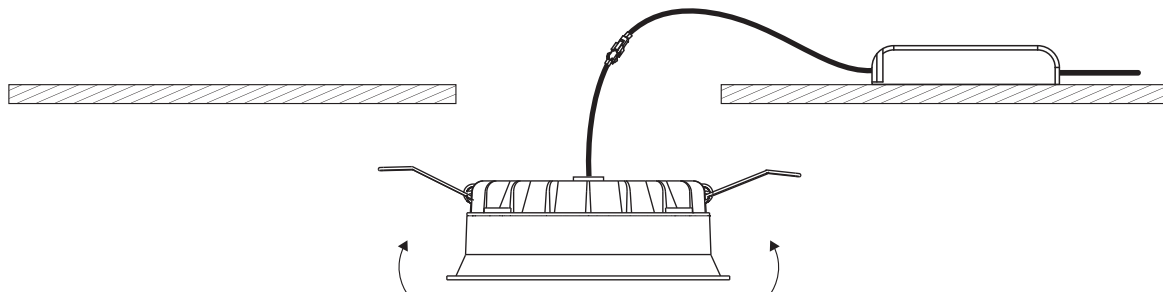

INSTALLATION MANUAL

10109FD

ecolight

DARK
LIGHT

120mm

50mm

230V | SMD 2835 | 9W | *IP54 | Die cast
Complete with 300mA driver.

80
CRI

111mm
70mm

A

CUTOUT HOLE: 111mm

B

C

*IP54 is the protection degree of the fitting under the ceiling. The fitting part hidden in the ceiling is IP20

Warnings:

1. Make sure that the product is installed properly before connecting to electricity.
2. Do not cover the fitting.
3. Maintenance and installation should only be carried out by a professional electrician.