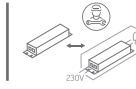

INSTALLATION MANUAL

10109FD

ecolight

DARK
LIGHT

120mm

50mm

230V | SMD 2835 | 9W | *IP54 | Die cast
Complete with 300mA driver.

80
CRI

111mm
70mm

A

CUTOUT HOLE: 111mm

B

C

*IP54 is the protection degree of the fitting under the ceiling. The fitting part hidden in the ceiling is IP20

Warnings:

1. Make sure that the product is installed properly before connecting to electricity.
2. Do not cover the fitting.
3. Maintenance and installation should only be carried out by a professional electrician.