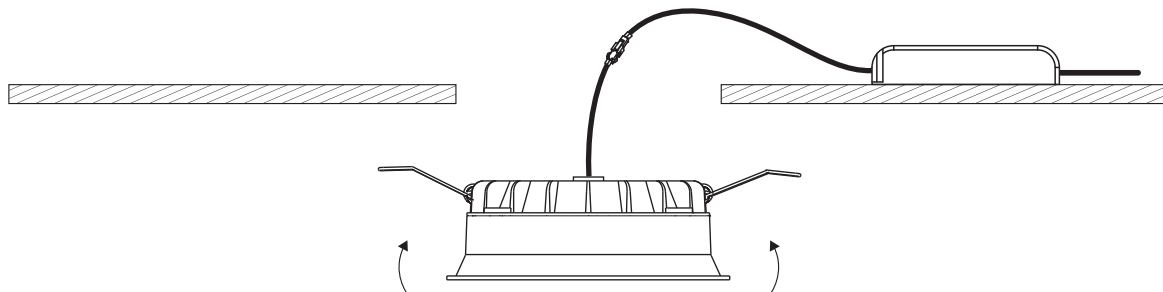

INSTALLATION MANUAL

10109FD

ecolight

DARK
LIGHT

120mm

230V | SMD 2835 | 9W | *IP54 | Die cast
Complete with 300mA driver.

80
CRI

111mm
70mm

50mm

A

CUTOUT HOLE: 111mm

B

C

*IP54 is the protection degree of the fitting under the ceiling. The fitting part hidden in the ceiling is IP20

Warnings:

1. Make sure that the product is installed properly before connecting to electricity.
2. Do not cover the fitting.
3. Maintenance and installation should only be carried out by a professional electrician.