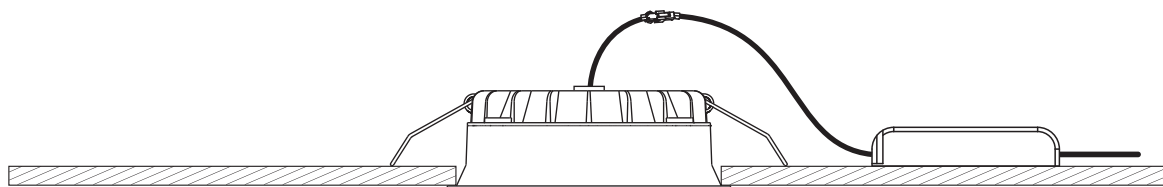

INSTALLATION MANUAL

10109FD

ecolight

DARK
LIGHT

120mm

230V | SMD 2835 | 9W | *IP54 | Die cast
Complete with 300mA driver.

80
CRI

111mm
70mm

50mm

A

CUTOUT HOLE: 111mm

B

C

*IP54 is the protection degree of the fitting under the ceiling. The fitting part hidden in the ceiling is IP20

Warnings:

1. Make sure that the product is installed properly before connecting to electricity.
2. Do not cover the fitting.
3. Maintenance and installation should only be carried out by a professional electrician.