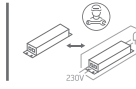

INSTALLATION MANUAL

10109FD

ecolight

DARK
LIGHT

120mm

230V | SMD 2835 | 9W | *IP54 | Die cast
Complete with 300mA driver.

80
CRI

111mm
70mm

50mm

A

CUTOUT HOLE: 111mm

B

C

*IP54 is the protection degree of the fitting under the ceiling. The fitting part hidden in the ceiling is IP20

Warnings:

1. Make sure that the product is installed properly before connecting to electricity.
2. Do not cover the fitting.
3. Maintenance and installation should only be carried out by a professional electrician.