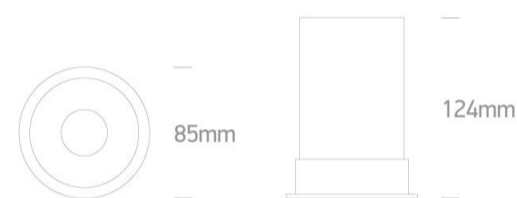

01 Recessed Spots Fixed>The Fire Rated Dark Light

10109F/W

Recessed Dark Light Fire Rated MR16 spot with GU10 lampholder.

Complies with standard EN60598-1 and any other specific standards.

Downloads

Dimensions

Gallery

Physical Specification

Item Group

01 Recessed Spots Fixed

Family

The Fire Rated Dark Light

Order Code

10109F/W

Colour

White

Material

Die Cast

Shape

Circular

Height

124mm