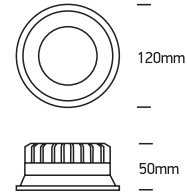

INSTALLATION MANUAL

10109D

ecolight

80
CRI

230V | SMD 2835 | 9W | IP20 | Die cast
Complete with 300mA driver.

one
LIGHT

A

CUTOUT HOLE: 110mm

B

C

*IP54 is the protection degree of the fitting under the ceiling. The fitting part hidden in the ceiling is IP20

Warnings:

1. Make sure that the product is installed properly before connecting to electricity.
2. Do not cover the fitting.
3. Maintenance and installation should only be carried out by a professional electrician.