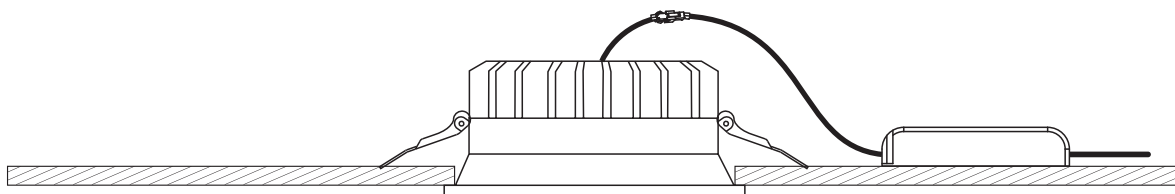

INSTALLATION MANUAL

10109D

ecolight

80
CRI

230V | SMD 2835 | 9W | IP20 | Die cast
Complete with 300mA driver.

one
LIGHT

A

CUTOUT HOLE: 110mm

B

C

*IP54 is the protection degree of the fitting under the ceiling. The fitting part hidden in the ceiling is IP20

Warnings:

1. Make sure that the product is installed properly before connecting to electricity.
2. Do not cover the fitting.
3. Maintenance and installation should only be carried out by a professional electrician.