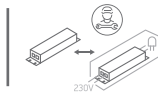

INSTALLATION MANUAL

10109D

ecolight

80
CRI

230V | SMD 2835 | 9W | IP20 | Die cast
Complete with 300mA driver.

one
LIGHT

A

CUTOUT HOLE: 110mm

B

C

*IP54 is the protection degree of the fitting under the ceiling. The fitting part hidden in the ceiling is IP20

Warnings:

1. Make sure that the product is installed properly before connecting to electricity.
2. Do not cover the fitting.
3. Maintenance and installation should only be carried out by a professional electrician.