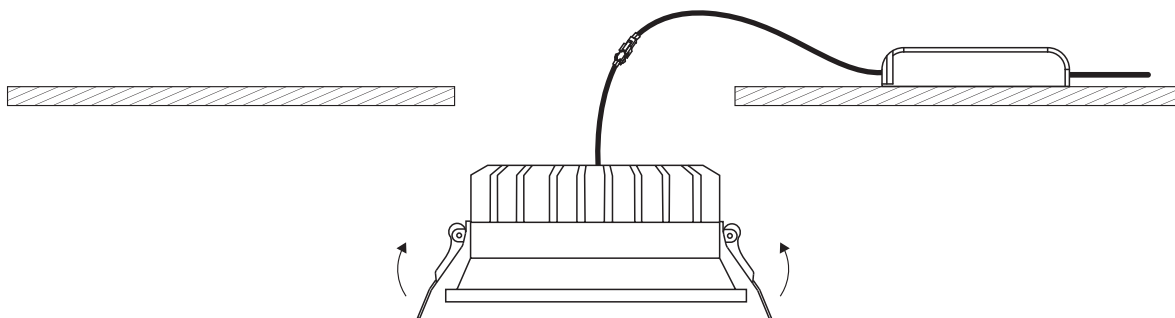

INSTALLATION MANUAL

10109D

ecolight

80
CRI

230V | SMD 2835 | 9W | IP20 | Die cast
Complete with 300mA driver.

one
LIGHT

A

CUTOUT HOLE: 110mm

B

C

*IP54 is the protection degree of the fitting under the ceiling. The fitting part hidden in the ceiling is IP20

Warnings:

1. Make sure that the product is installed properly before connecting to electricity.
2. Do not cover the fitting.
3. Maintenance and installation should only be carried out by a professional electrician.