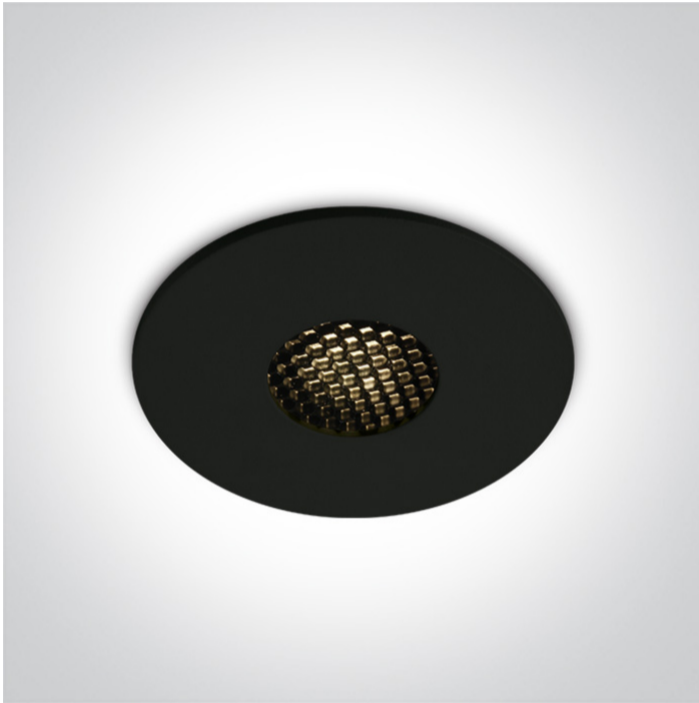

02 Recessed Spots Fixed LED>The COB IP54 Dark Light Range

10107HC/B/W

7W LED recessed downlight with honeycomb, IP54. Suitable for bathroom installations.

Complies with standard EN60598-1 and any other specific standards.

Downloads

Dimensions

Physical Specification

Item Group	02 Recessed Spots Fixed LED
Family	The COB IP54 Dark Light Range
Order Code	10107HC/B/W
Colour	Black
Material	Die Cast
Shape	Circular
Height	58mm
Diameter	80mm
Cutout Hole Diameter	68mm
Recessed Ceiling	Yes
Depth Required	75mm
Indoor	Yes

Outdoor

Yes

Pobrano z mamadecor.pl

Adjustable

No

Electrical Characteristics

Fitting

Input Type

Light Source

LED built in

LED Type

COB

LED Brand

Citizen

Cable Length

40cm