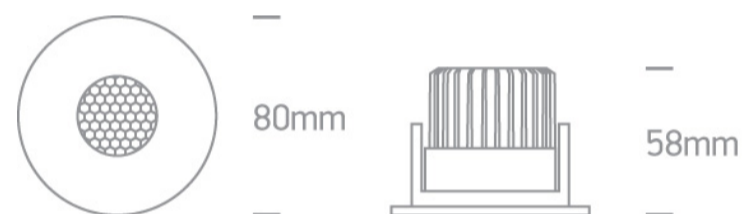

02 Recessed Spots Fixed LED>The COB IP54 Dark Light Range

10107HC/B/W

7W LED recessed downlight with honeycomb, IP54. Suitable for bathroom installations.

Complies with standard EN60598-1 and any other specific standards.

Downloads

Dimensions

Physical Specification

Item Group	02 Recessed Spots Fixed LED
Family	The COB IP54 Dark Light Range
Order Code	10107HC/B/W
Colour	Black
Material	Die Cast
Shape	Circular
Height	58mm
Diameter	80mm
Cutout Hole Diameter	68mm
Recessed Ceiling	Yes
Depth Required	75mm
Indoor	Yes