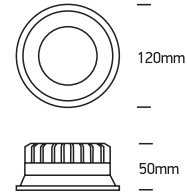

# INSTALLATION MANUAL

10109D

**ecolight**

80  
CRI

230V | SMD 2835 | 9W | IP20 | Die cast  
Complete with 300mA driver.

**A**

CUTOUT HOLE: 110mm

**B**

**C**

\*IP54 is the protection degree of the fitting under the ceiling. The fitting part hidden in the ceiling is IP20