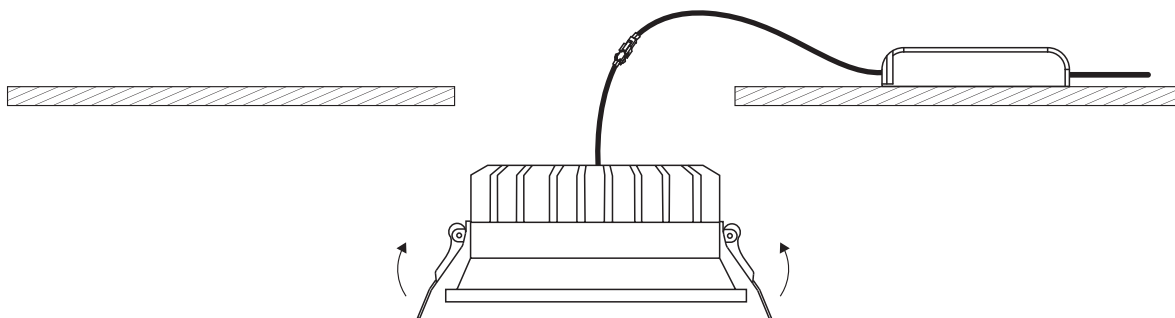

# INSTALLATION MANUAL

10109D

**ecolight**

80  
CRI

230V | SMD 2835 | 9W | IP20 | Die cast  
Complete with 300mA driver.

**A**

CUTOUT HOLE: 110mm

**B**

**C**

\*IP54 is the protection degree of the fitting under the ceiling. The fitting part hidden in the ceiling is IP20