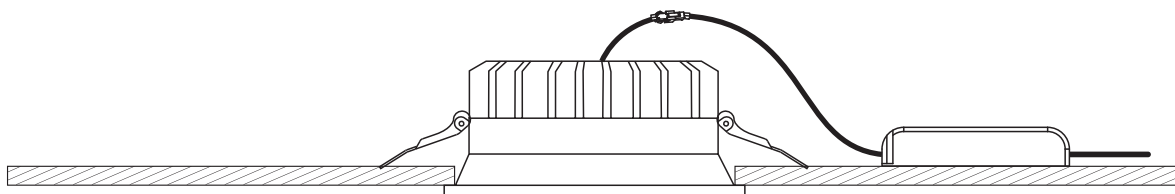

# INSTALLATION MANUAL

10109D

**ecolight**

80  
CRI

230V | SMD 2835 | 9W | IP20 | Die cast  
Complete with 300mA driver.

**A**

CUTOUT HOLE: 110mm

**B**

**C**

\*IP54 is the protection degree of the fitting under the ceiling. The fitting part hidden in the ceiling is IP20