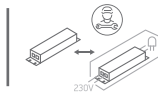

# INSTALLATION MANUAL

10109D

**ecolight**

80  
CRI

230V | SMD 2835 | 9W | IP20 | Die cast  
Complete with 300mA driver.

**A**

CUTOUT HOLE: 110mm

**B**

**C**

\*IP54 is the protection degree of the fitting under the ceiling. The fitting part hidden in the ceiling is IP20