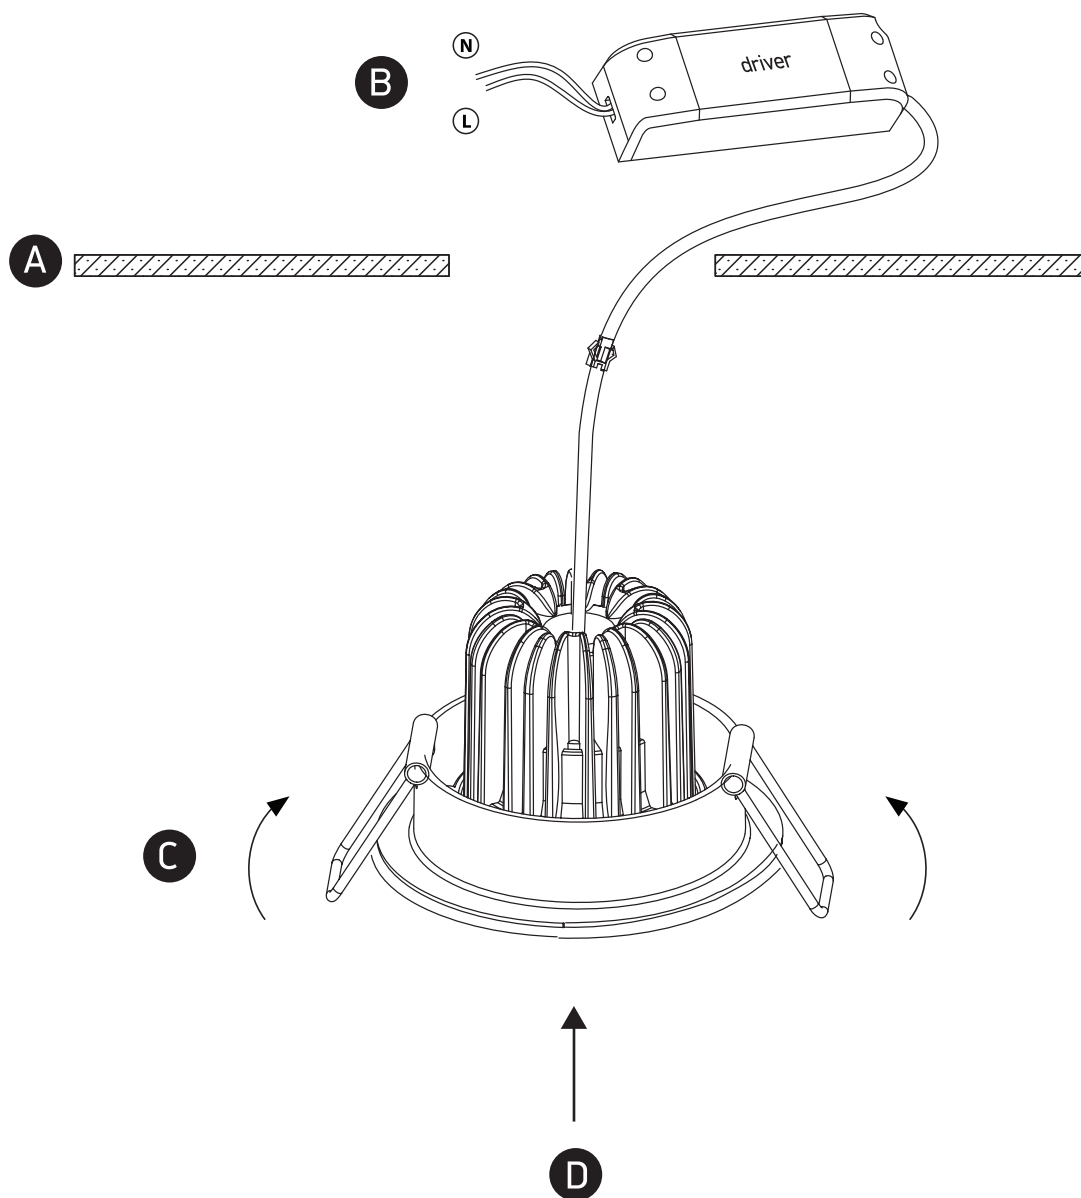

INSTALLATION MANUAL

10108R

ecolight

80
CRI

81mm

230V | COB LED | 8W | IP20 | Die cast
Complete with 350mA driver.

50mm

one
LIGHT