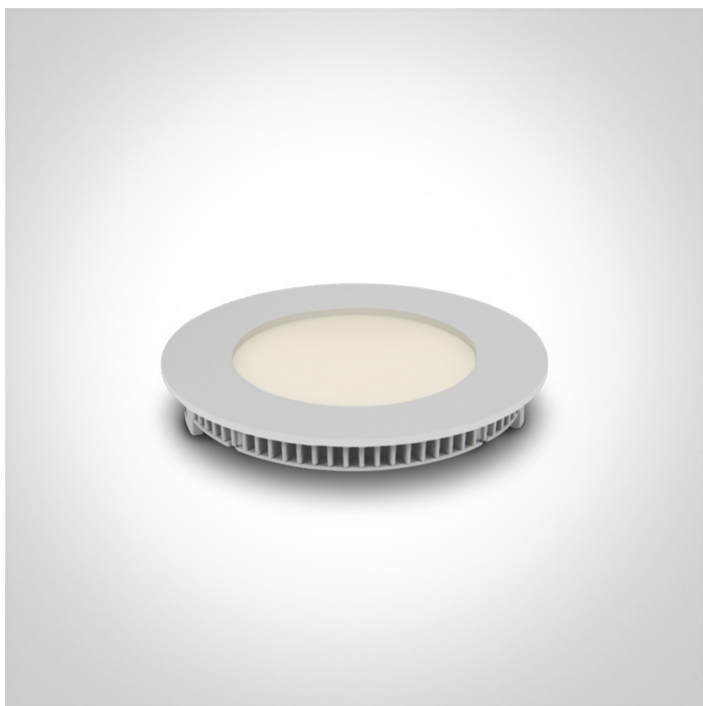

06 Downlights Fixed LED>The 3-12W Round Recessed Panels Die cast

10108FA/W/W

8W slim downlight LED, IP40, ideal for commercial applications such as offices, galleries and showrooms.

Supplied with 300mA non-dimmable LED driver.

06 Downlights Fixed LED

Family

The 3-12W Round Recessed Panels Die cast

Order Code	10108FA/W/W
Colour	White
Material	Die Cast
Diffuser Material	Acrylic
Shape	Circular
Height	22mm
Diameter	120mm
Cutout Hole Diameter	108mm
Recessed Ceiling	Yes
Depth Required	50mm
Indoor	Yes
Adjustable	No

Illumination Data

Colour Temperature	3000K
Lumen Output	480lm
Light Efficiency	60lm/W
CRI	80

Beam Angle

120°

Pobrano z mamadecor.pl

Illumination Diagram

Packing Info

Box Length