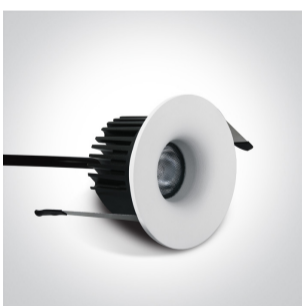

02 Recessed Spots Fixed LED>The 7W COB IP65 Range

10107DB/W/W

7W COB LED recessed spot suitable for indoor and outdoor installation, IP65.

Requires 700mA driver.

Complies with standard EN60598-1 and any other specific standards.

Downloads

Dimensions

Gallery

Must be ordered separately

89015A

89015AT

Physical Specification

Item Group	02 Recessed Spots Fixed LED
Family	The 7W COB IP65 Range
Order Code	10107DB/W/W
Colour	White
Material	Aluminium
Shape	Circular
Height	64mm
Diameter	80mm
Cutout Hole Diameter	60mm
Recessed Ceiling	Yes
Depth Required	80mm
Indoor	Yes
Outdoor	Yes
Adjustable	No

Electrical Characteristics

Fitting

Input Type	Constant Current
Input Current	700mA
Safety Class	III
Power(Watts)	7W
IP Rating	IP65
Light Source	LED built in

LED Type	COB
LED Brand	Bridgelux
Cable Length	40cm
F Mark	

Illumination Data

Colour Temperature	3000K
Lumen Output	500lm
Light Efficiency	71,42lm/W
CRI	90
Beam Angle	36°
Illumination Diagram	
Dark Light	Yes

Packing Info

Box Length	9cm
Box Width	9cm
Box Height	6,5cm
Box Weight	0,232kg
Pcs/Carton	50
Barcode	5291889050889
HS Code	9405409900