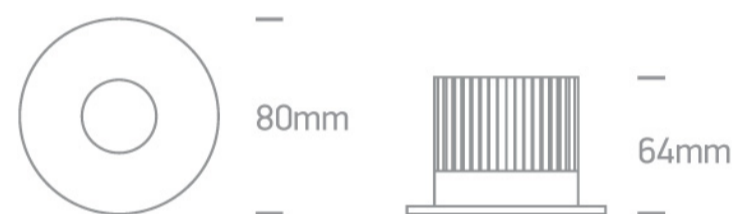

02 Recessed Spots Fixed LED>The 7W COB IP65 Range

10107DB/W/W

7W COB LED recessed spot suitable for indoor and outdoor installation, IP65.

Requires 700mA driver.

Complies with standard EN60598-1 and any other specific standards.

Downloads

Dimensions

Gallery

Must be ordered separately

89015A

89015AT

Physical Specification

Item Group	02 Recessed Spots Fixed LED
Family	The 7W COB IP65 Range
Order Code	10107DB/W/W
Colour	White
Material	Aluminium
Shape	Circular
Height	64mm
Diameter	80mm
Cutout Hole Diameter	60mm
Recessed Ceiling	Yes
Depth Required	80mm
Indoor	Yes
Outdoor	Yes
Adjustable	No

Electrical Characteristics

Fitting

Input Type	Constant Current
Input Current	700mA
Safety Class	III
Power(Watts)	7W
IP Rating	IP65
Light Source	LED built in

LED Type	COB
LED Brand	Bridgelux
Cable Length	40cm
F Mark	

Illumination Data

Colour Temperature	3000K
Lumen Output	500lm
Light Efficiency	71,42lm/W
CRI	90
Beam Angle	36°
Illumination Diagram	
Dark Light	Yes

Packing Info

Box Length	9cm
Box Width	9cm
Box Height	6,5cm
Box Weight	0,232kg
Pcs/Carton	50
Barcode	5291889050889
HS Code	9405409900