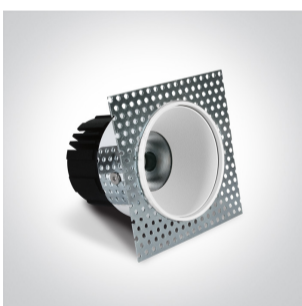

02 Recessed Spots Fixed LED>The Trimless Range

10107BT/W/W

7W LED trimless recessed downlight, IP54. Suitable for bathroom installations.

Complies with standard EN60598-1 and any other specific standards.

Downloads

Dimensions

Gallery

Physical Specification

Item Group

02 Recessed Spots Fixed LED

Family

The Trimless Range

Order Code

10107BT/W/W

Colour

White

Material

Die Cast

Shape

Circular

Height

70mm

Diameter	66mm
Cutout Hole Diameter	83mm
Recessed trimless ceiling	Yes
Depth Required	90mm
Indoor	Yes
Outdoor	Yes
Adjustable	No

Electrical Characteristics

Fitting

Input Type	Constant Current
Input Current	700mA
Safety Class	
Power(Watts)	7W
IP Rating	IP54
Light Source	LED built in
LED Type	COB
LED Brand	Cree
Cable Length	40cm
F Mark	