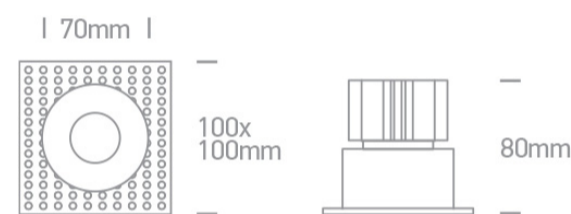

02 Recessed Spots Fixed LED>The Trimless Range

10107BT/W/W

7W LED trimless recessed downlight, IP54. Suitable for bathroom installations.

Complies with standard EN60598-1 and any other specific standards.

Downloads

Dimensions

Gallery

Physical Specification

Item Group

02 Recessed Spots Fixed LED

Family

The Trimless Range

Height

70mm

Diameter	66mm
Cutout Hole Diameter	83mm
Recessed trimless ceiling	Yes
Depth Required	90mm
Indoor	Yes
Outdoor	Yes
Adjustable	No

Electrical Characteristics

Fitting

Input Type	Constant Current
Input Current	700mA
Safety Class	
Power(Watts)	7W
IP Rating	IP54
Light Source	LED built in
LED Type	COB
LED Brand	Cree
Cable Length	40cm
F Mark	

Illumination Data

Colour Temperature	3000K
Lumen Output	500lm
Light Efficiency	71,42lm/W
CRI	80
Beam Angle	38
Illumination Diagram	
Dark Light	Yes

Packing Info

Box Length	11cm
Box Width	11cm
Box Height	8cm
Box Weight	0,350kg
Pcs/Carton	30
Barcode	5291889042051
HS Code	9405409900