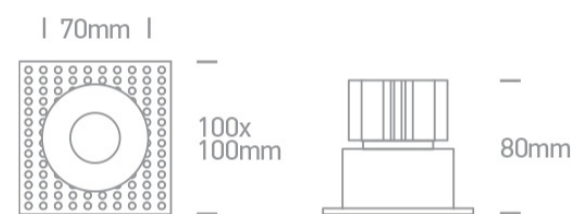

## 10107BT/B/W

7W LED trimless recessed downlight, IP54. Suitable for bathroom installations.

Complies with standard EN60598-1 and any other specific standards.

## Dimensions

Black

Material

Die Cast

Shape

Circular

Height

70mm

Diameter	66mm
Cutout Hole Diameter	83mm
Recessed trimless ceiling	Yes
Depth Required	90mm
Indoor	Yes
Outdoor	Yes
Adjustable	No

## Illumination Data

Colour Temperature	3000K
Lumen Output	500lm
Light Efficiency	71,42lm/W
CRI	80
Beam Angle	38°
Illumination Diagram	
Dark Light	Yes