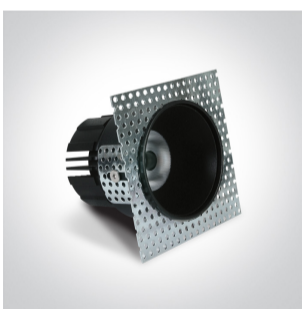

Gallery

Physical Specification

Item Group

02 Recessed Spots Fixed LED

Family

The Trimless Range

Order Code

10107BT/B/W

Colour

Black

Material

Die Cast

Shape

Circular

Height

70mm