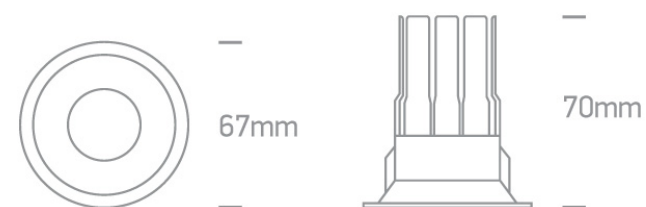

Dimensions