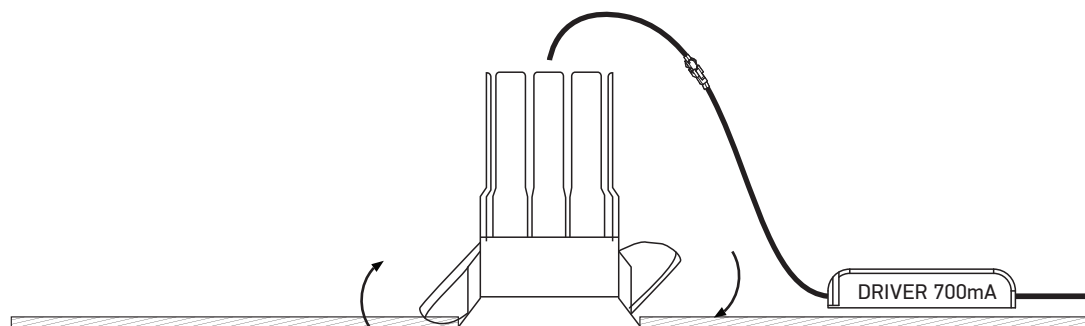

INSTALLATION MANUAL

10107WP

LED BUILT IN				 DIMMABLE	DARK LIGHT QUICK FIX				 RoHS COMPLIANT		 DIMMABLE	 67mm
700mA | COB LED | 6.5W | IP65 | Die cast Requires 700mA driver.							90 CRI	 56mm	 90mm	 40cm	 70mm	

A

CUTOUT HOLE: 56mm

B

C

Warnings:

1. Make sure that the product is installed properly before connecting to electricity.
2. Do not cover the fitting.
3. Maintenance and installation should only be carried out by a professional electrician.