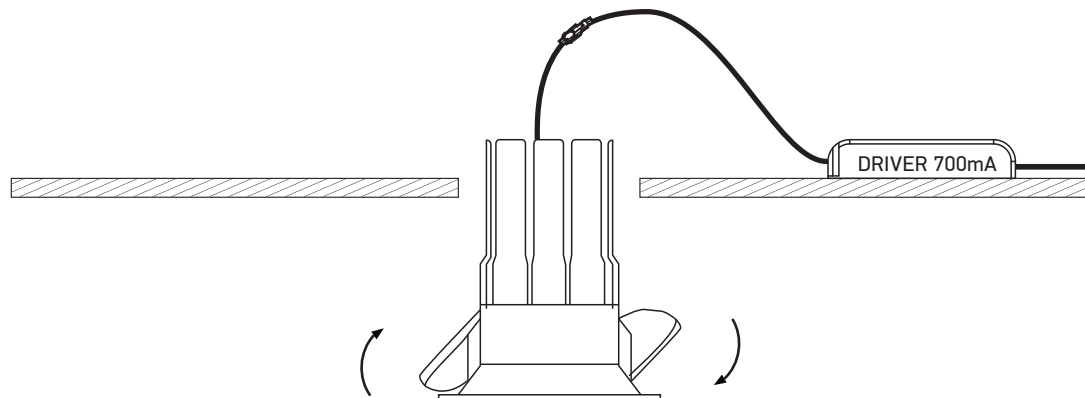

INSTALLATION MANUAL

10107WP

LED BUILT IN				 DIMMABLE	DARK LIGHT QUICK FIX				 RoHS COMPLIANT		 DIMMABLE	 67mm
700mA COB LED 6.5W IP65 Die cast Requires 700mA driver.							90 CRI	 56mm	 90mm	 40cm	 70mm	

A

CUTOUT HOLE: 56mm

B

C

Warnings:

1. Make sure that the product is installed properly before connecting to electricity.
2. Do not cover the fitting.
3. Maintenance and installation should only be carried out by a professional electrician.