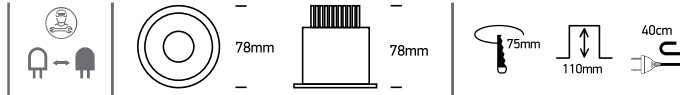

## 10107WD

700mA | COB LED | 6.5W | IP54 | Die cast  
Requires 700mA driver.