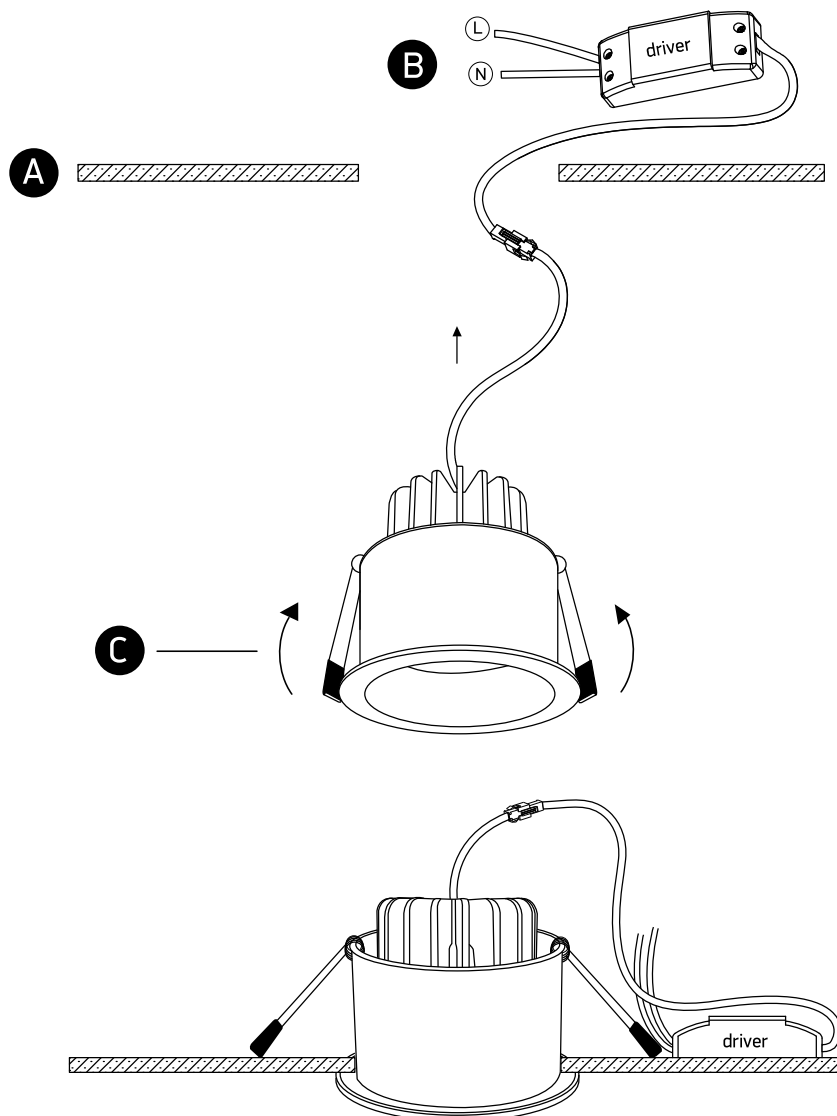

## 10107WD

700mA | COB LED | 6.5W | IP54 | Die cast  
Requires 700mA driver.